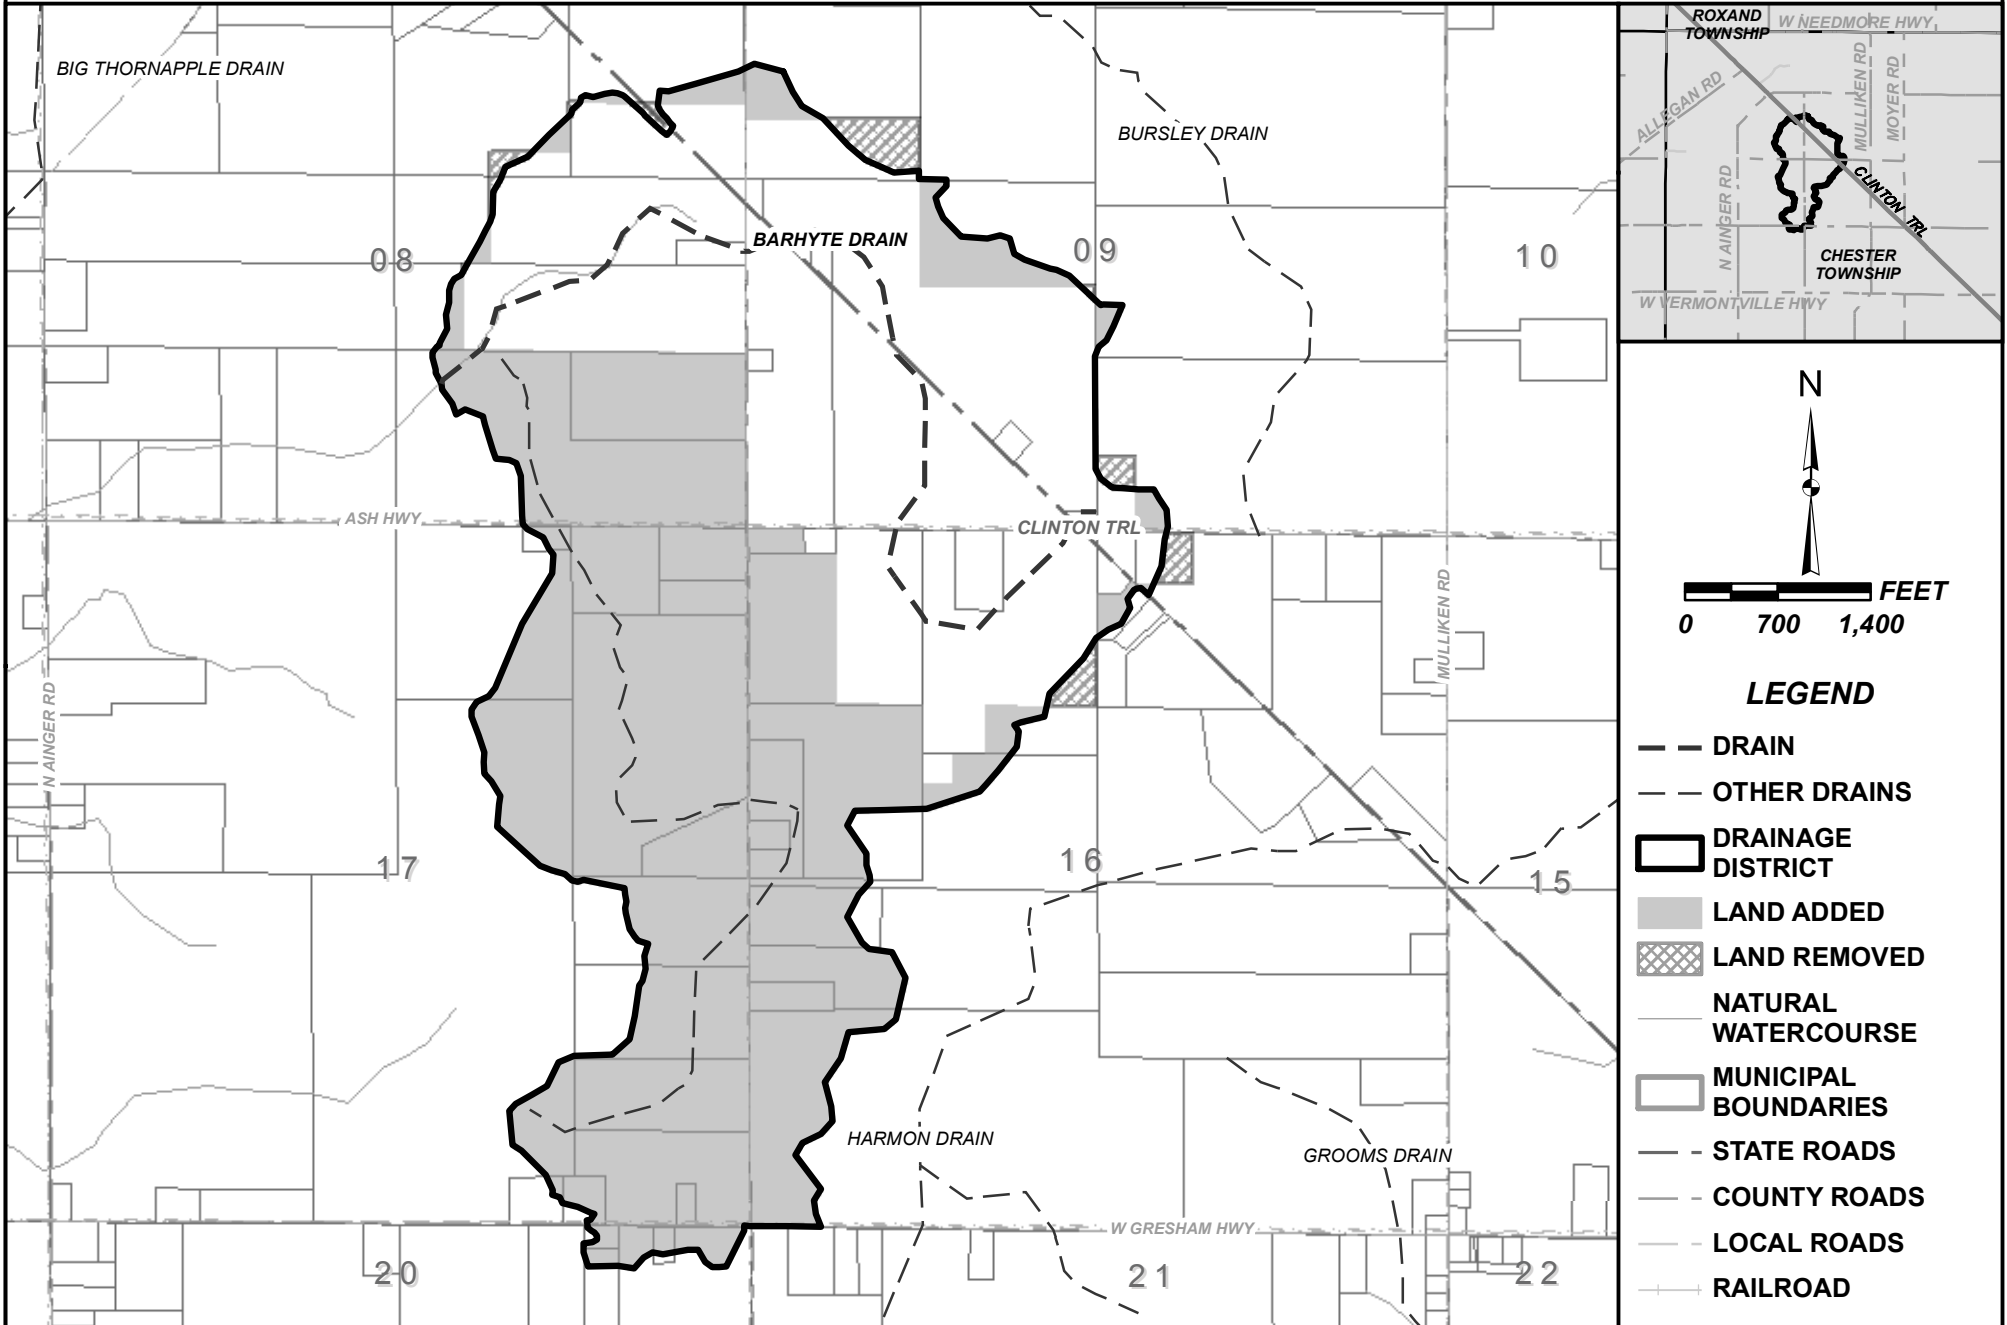

BARHYTE DRAIN DRAINAGE DISTRICT

EATON COUNTY DRAIN COMMISSIONER
RICHARD WAGNER

LEGEND

- DRAIN
- OTHER DRAINS
- ▭** DRAINAGE DISTRICT
- LAND ADDED
- ▨** LAND REMOVED
- NATURAL WATERCOURSE
- ▭** MUNICIPAL BOUNDARIES
- STATE ROADS
- COUNTY ROADS
- LOCAL ROADS
- RAILROAD