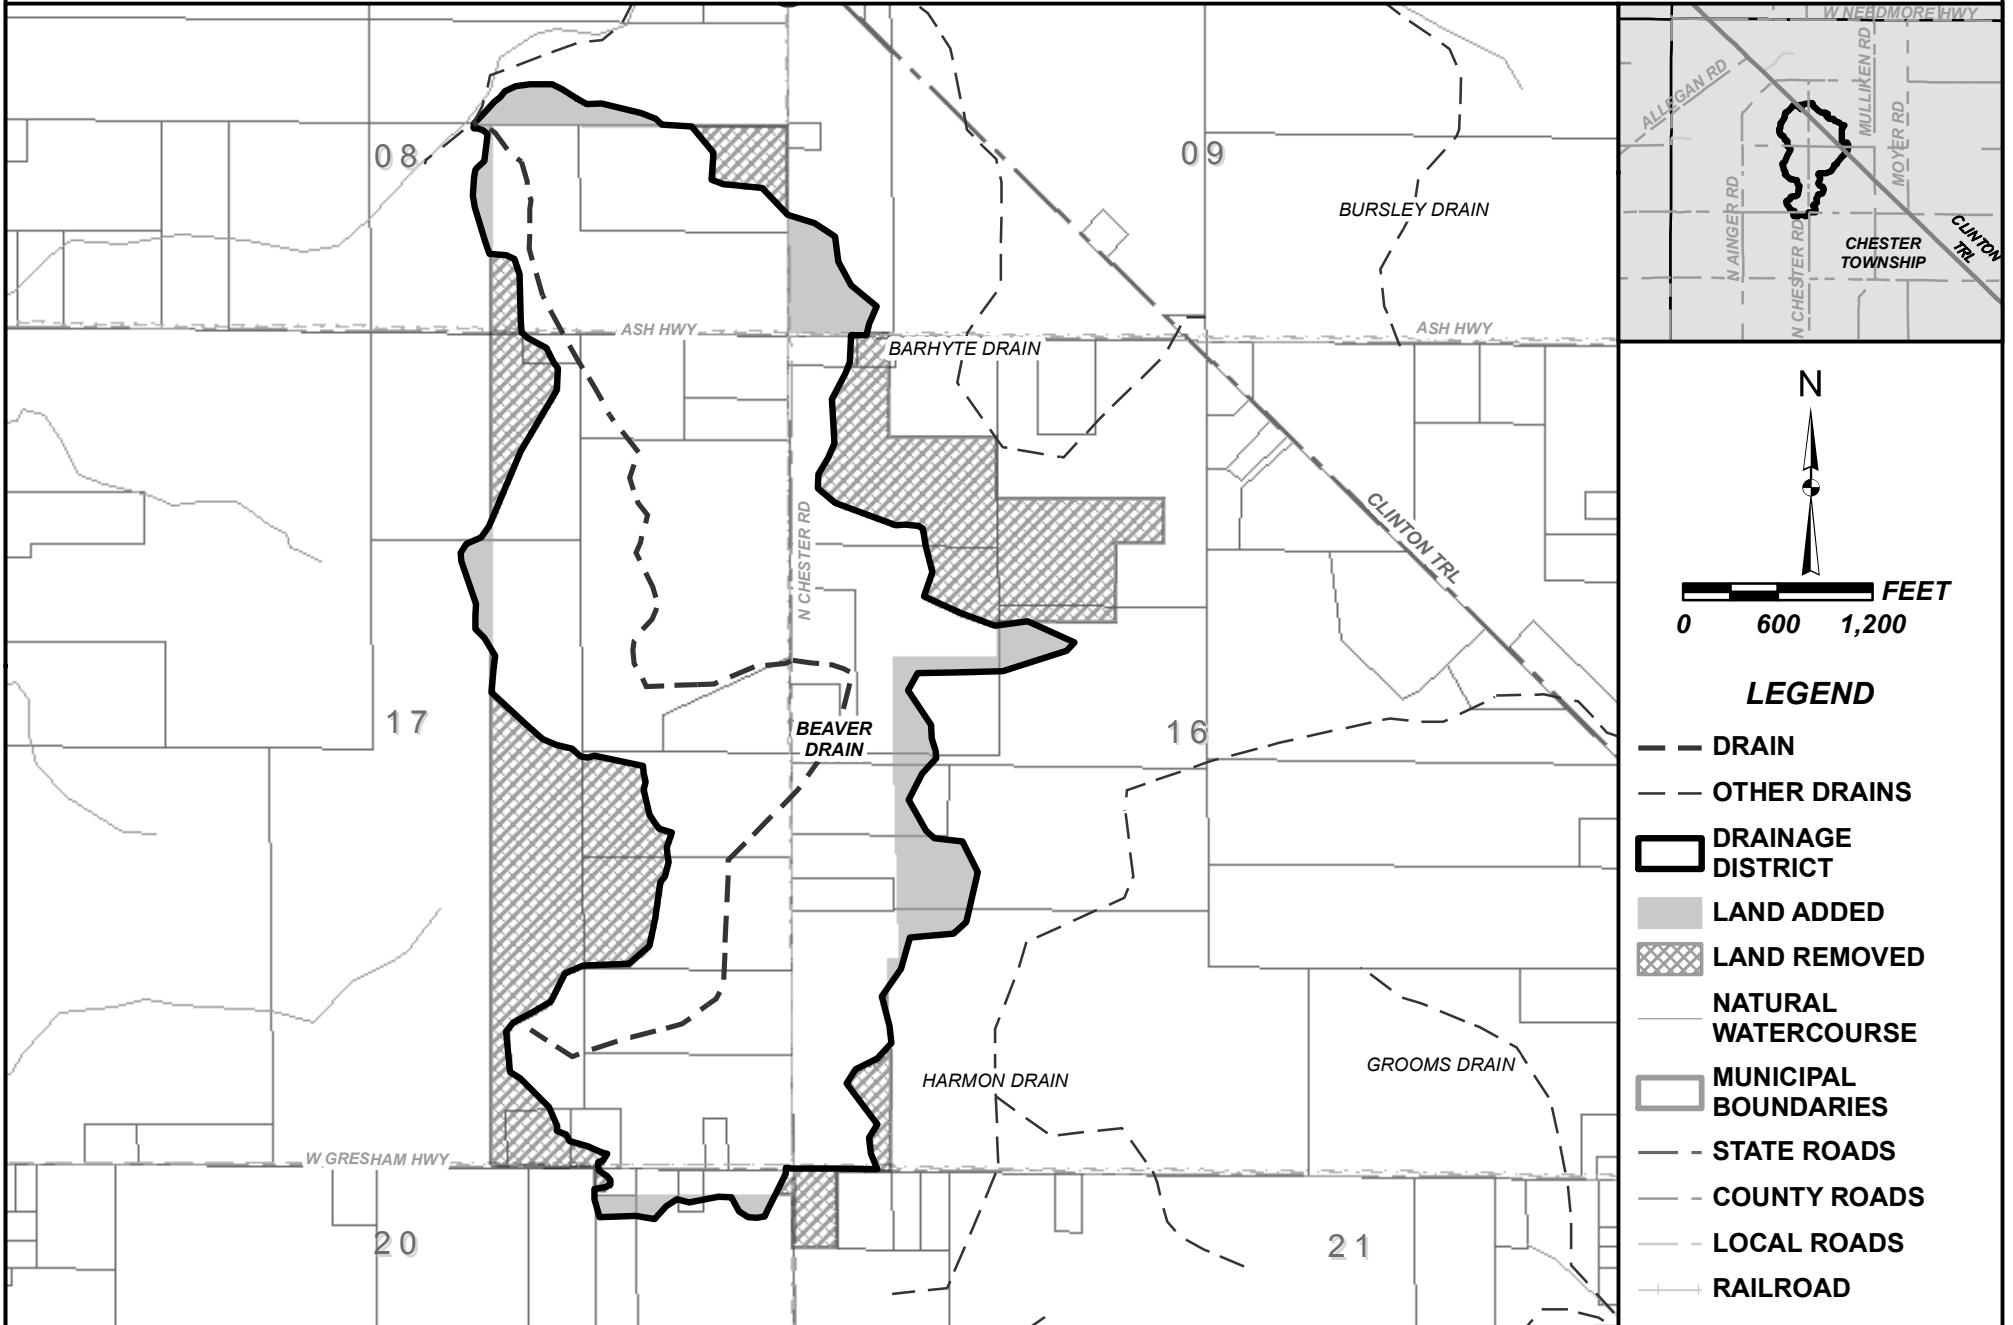

BEAVER DRAIN DRAINAGE DISTRICT

EATON COUNTY DRAIN COMMISSIONER
RICHARD WAGNER

LEGEND

- DRAIN
- OTHER DRAINS
- ▭ DRAINAGE DISTRICT
- LAND ADDED
- ▨ LAND REMOVED
- NATURAL WATERCOURSE
- ▭ MUNICIPAL BOUNDARIES
- STATE ROADS
- COUNTY ROADS
- LOCAL ROADS
- RAILROAD