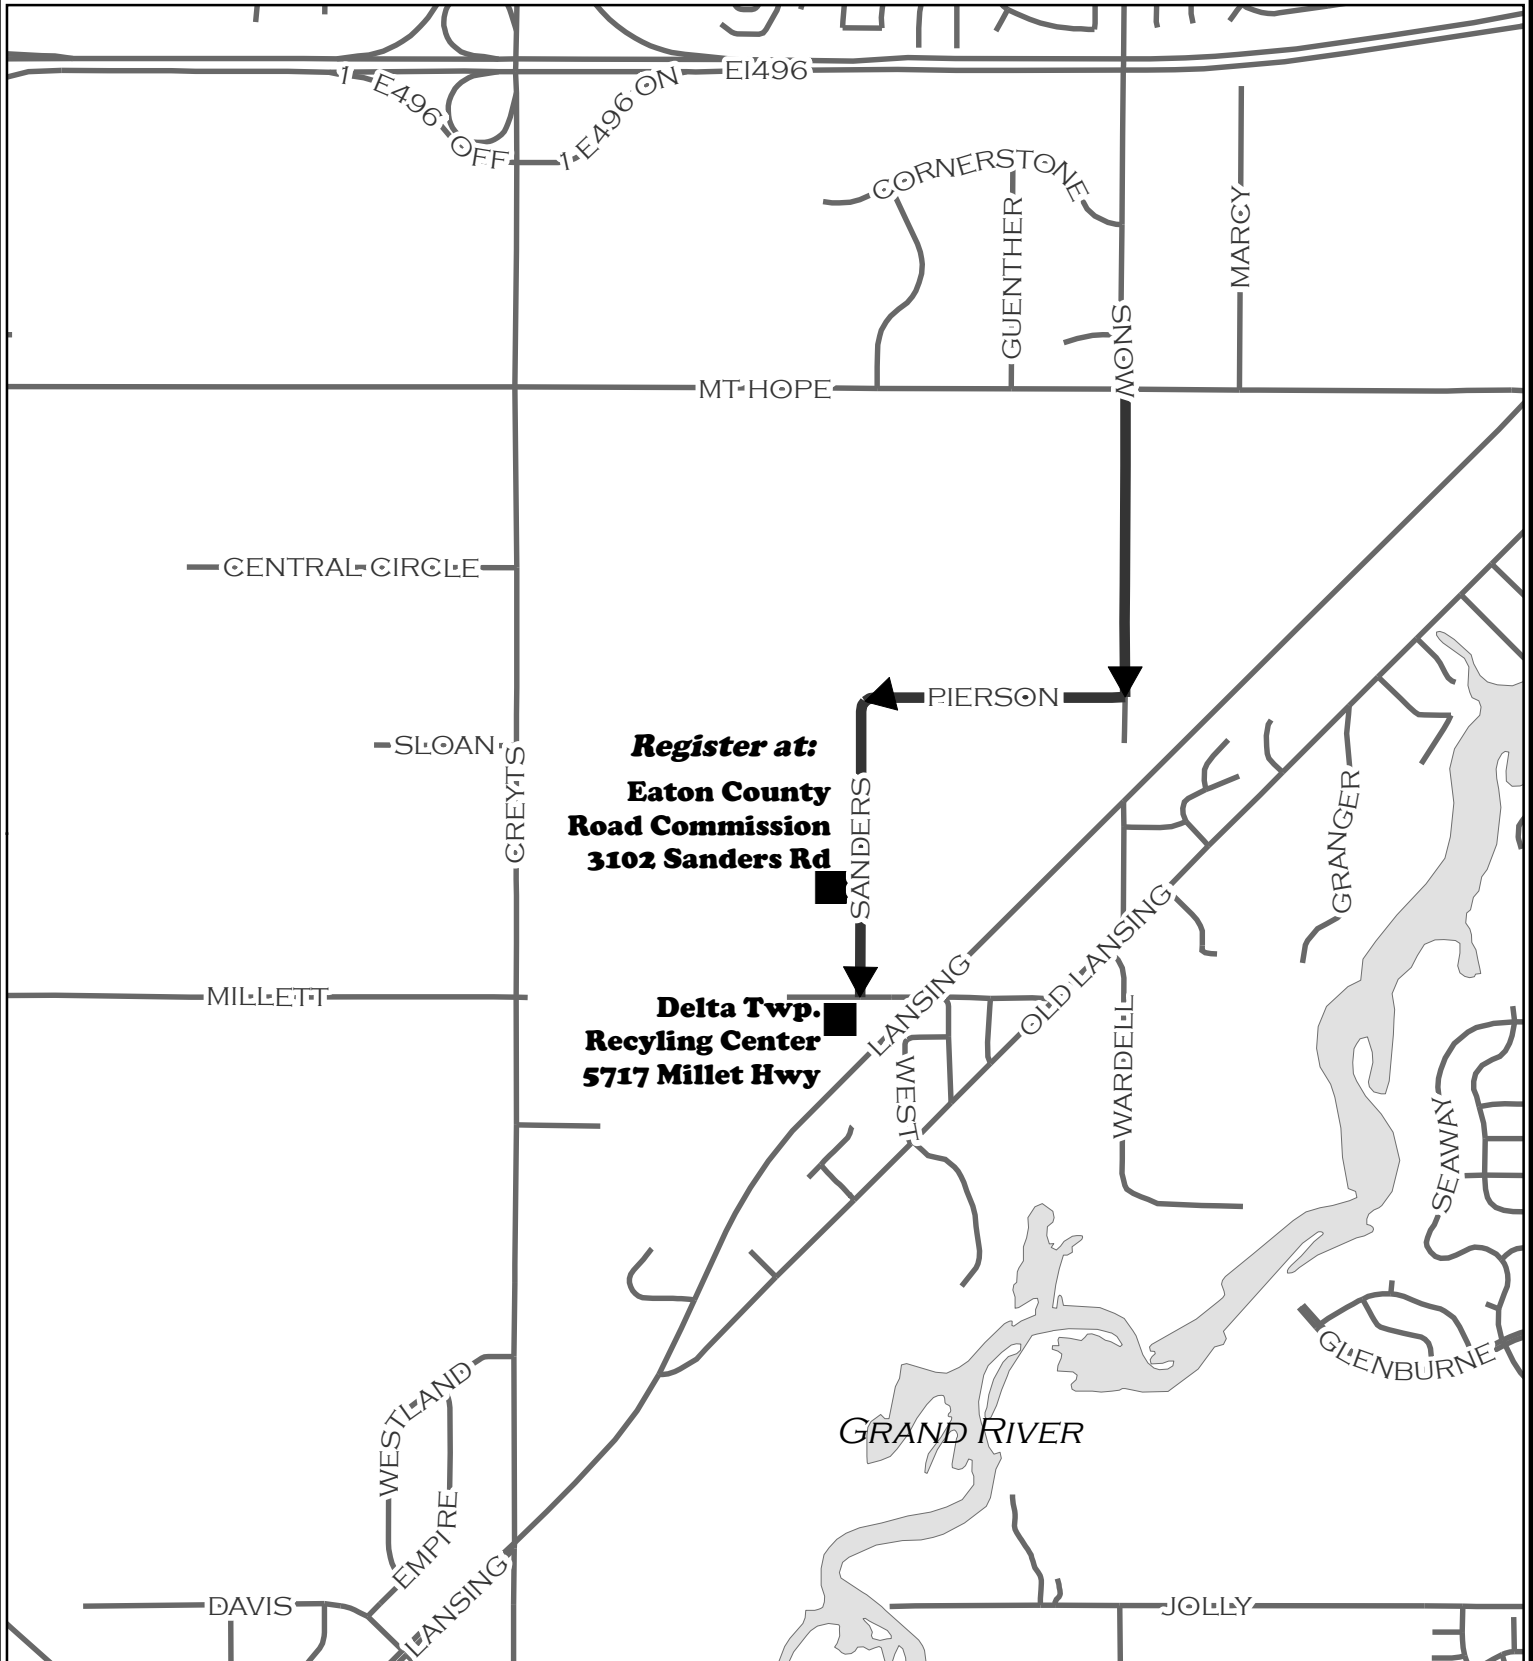

Eaton County Resource Recovery Spring Clean Up Event

IMPORTANT

Please use the highlighted route on the map above to attend the Spring Clean Up Event.
For safety reasons, Millet Hwy will be closed at Lansing Rd during this event.