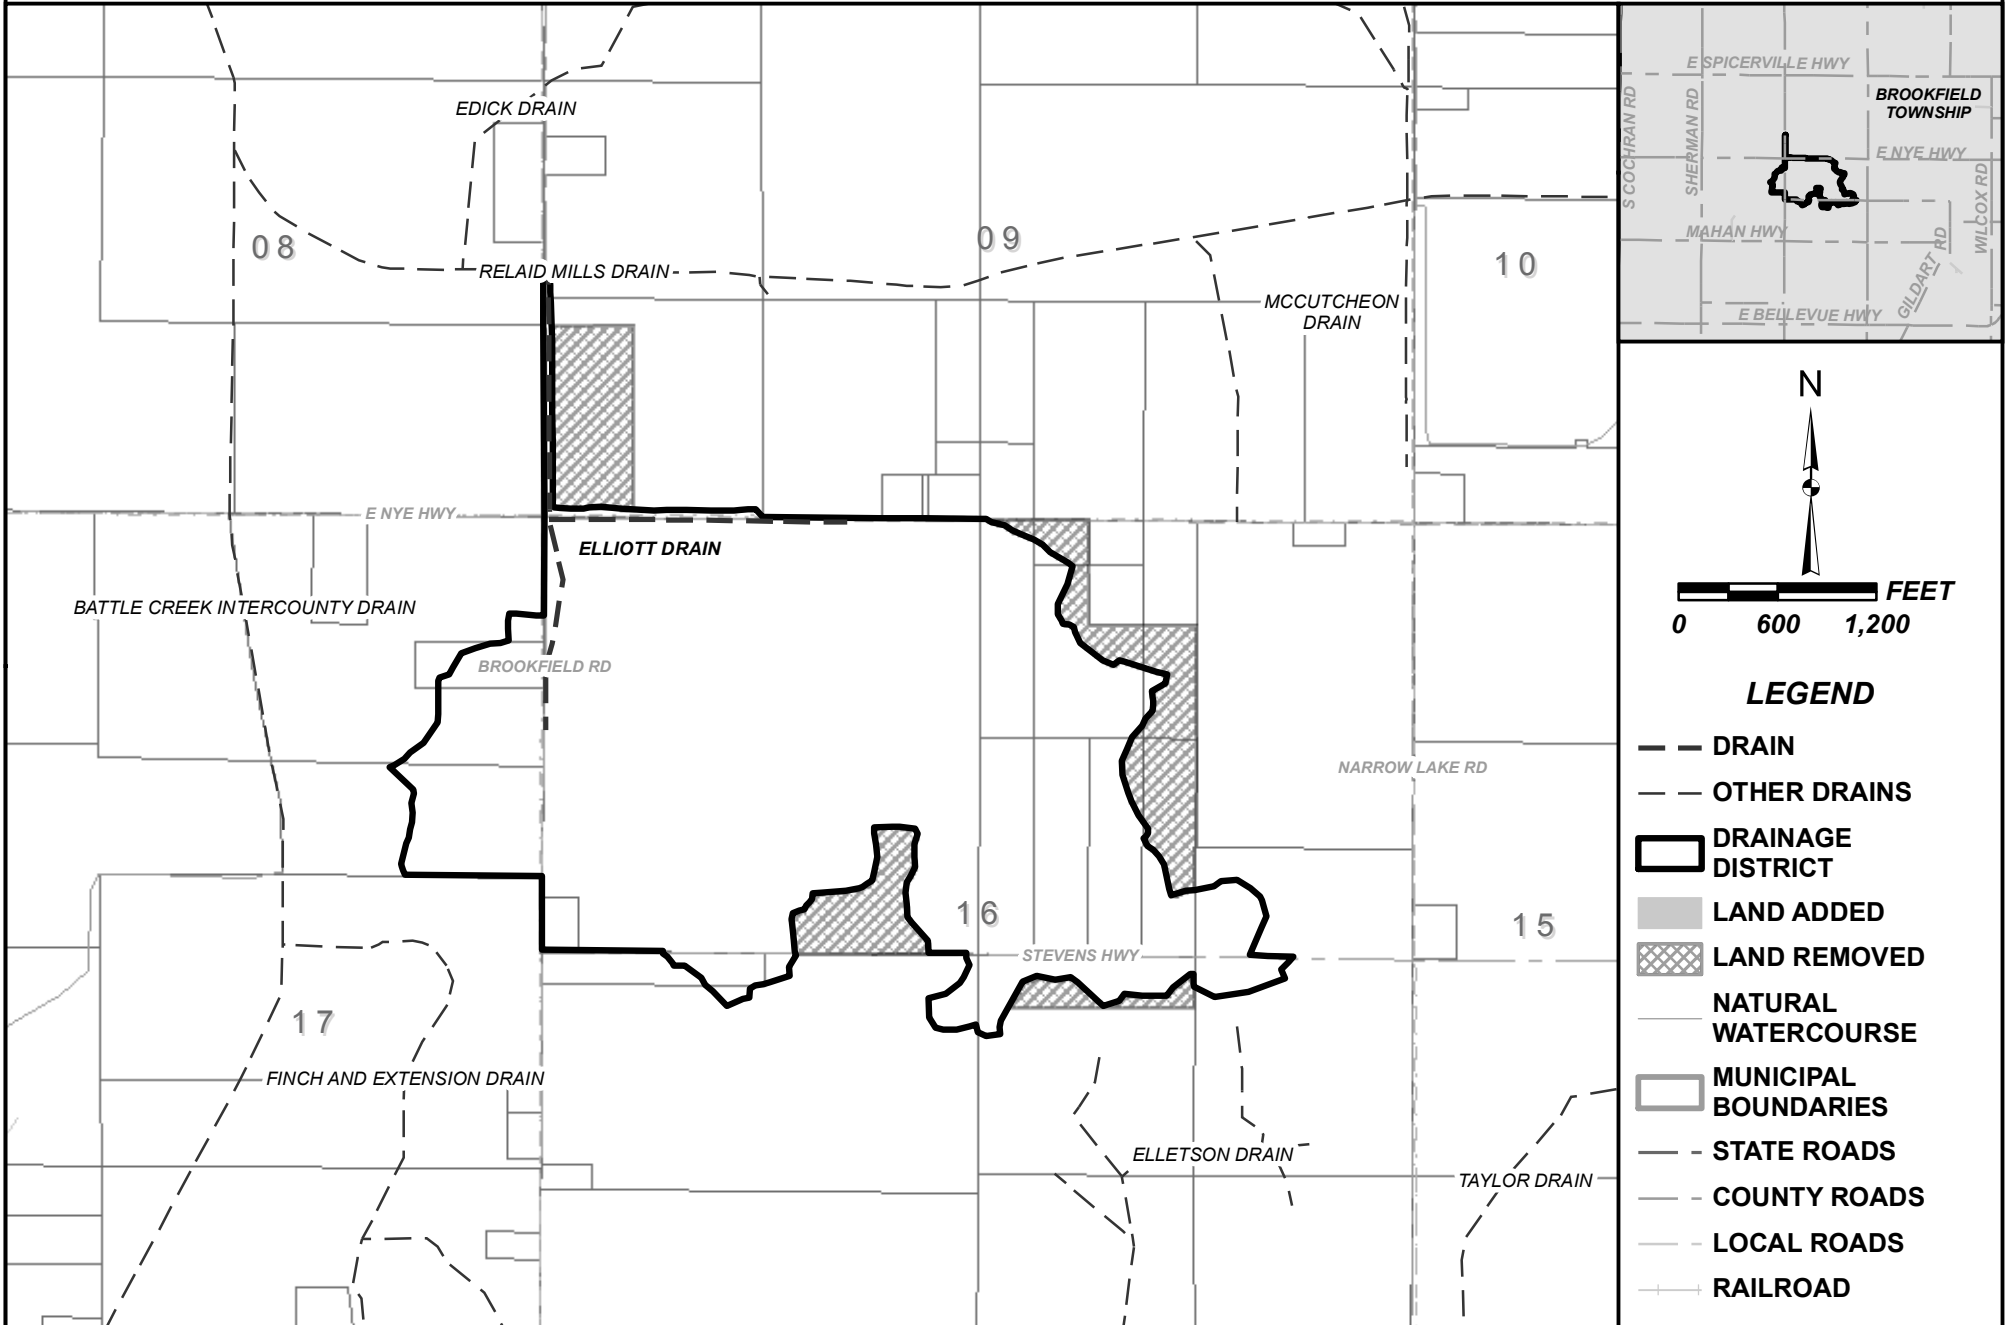

ELLIOTT DRAIN DRAINAGE DISTRICT

EATON COUNTY DRAIN COMMISSIONER
RICHARD WAGNER

N

LEGEND

- DRAIN
- OTHER DRAINS
- DRAINAGE DISTRICT
- LAND ADDED
- LAND REMOVED
- NATURAL WATERCOURSE
- MUNICIPAL BOUNDARIES
- STATE ROADS
- COUNTY ROADS
- LOCAL ROADS
- RAILROAD