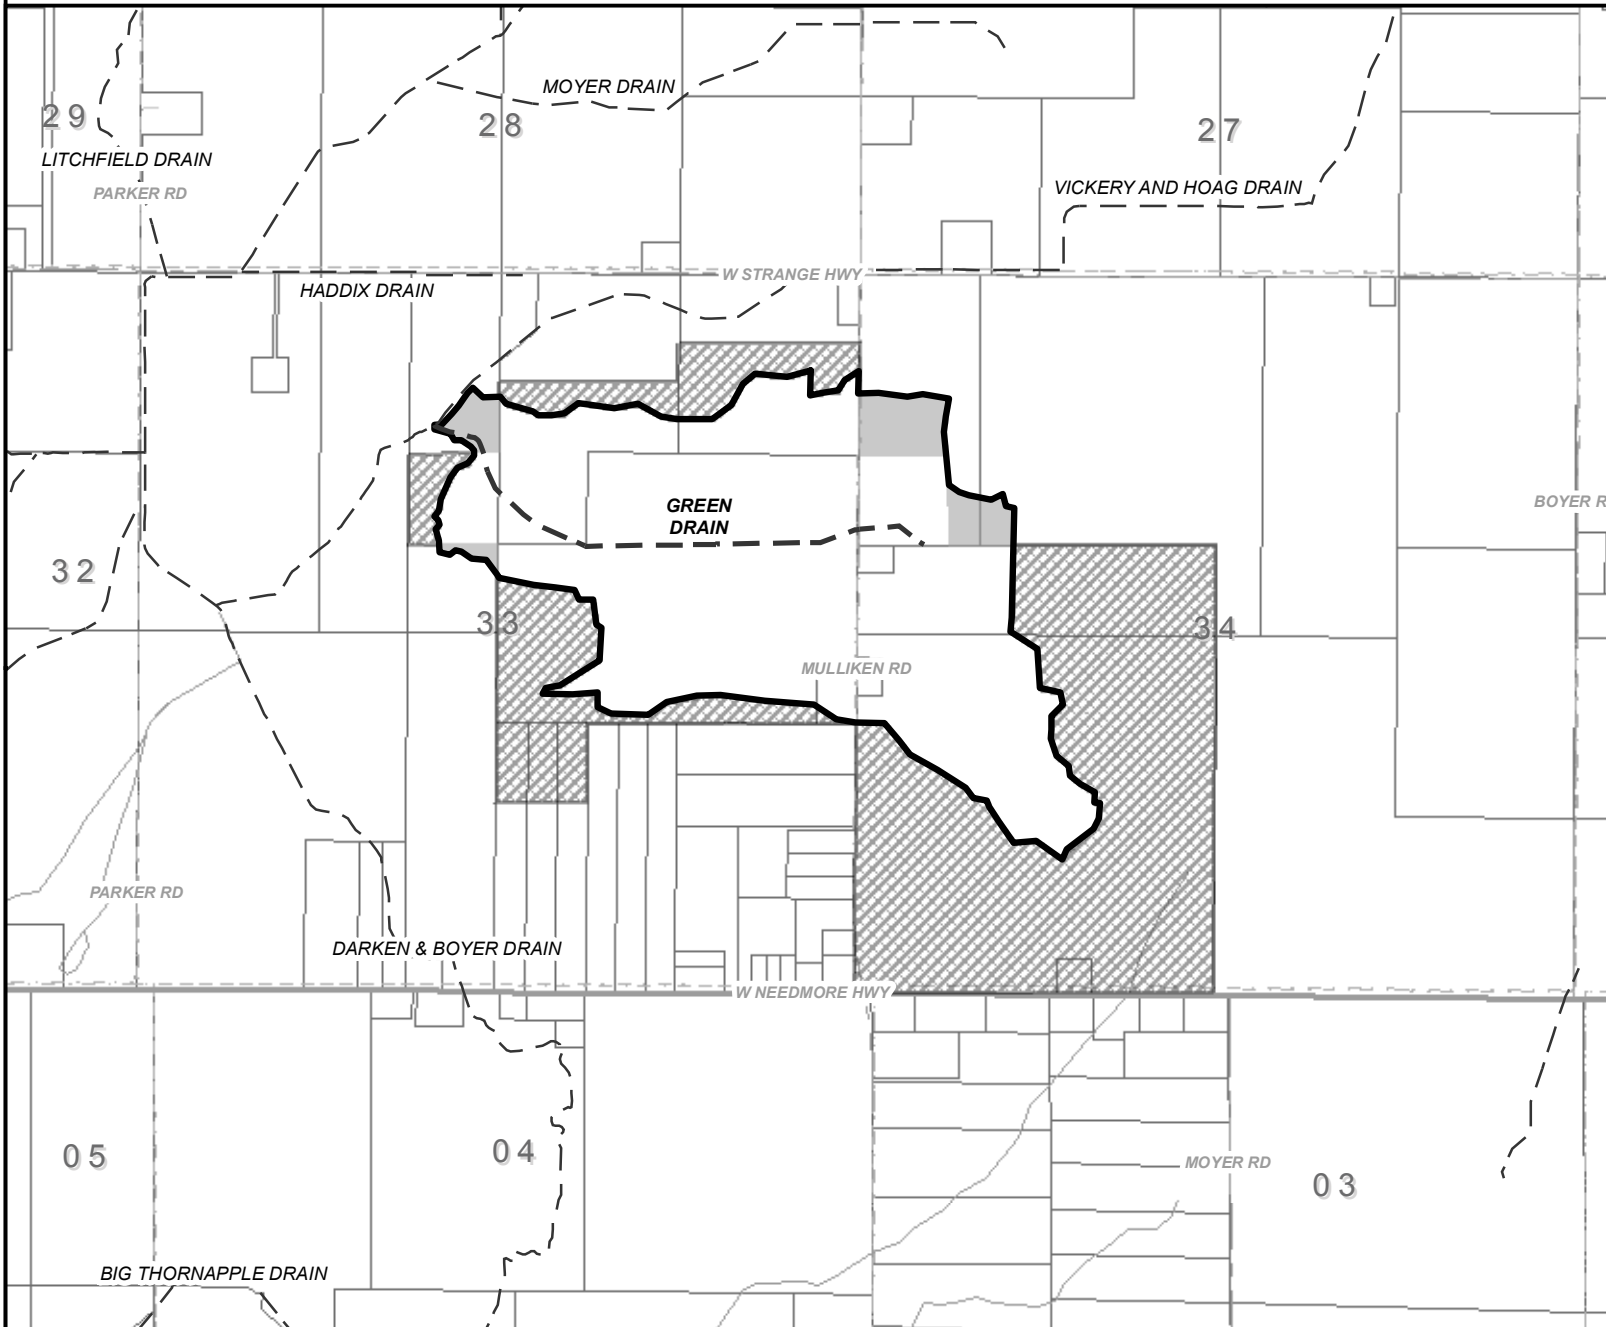

# GREEN DRAIN DRAINAGE DISTRICT

## EATON COUNTY DRAIN COMMISSIONER RICHARD WAGNER

- ### LEGEND
- DRAIN
  - OTHER DRAINS
  - DRAINAGE DISTRICT
  - LAND ADDED
  - LAND REMOVED
  - NATURAL WATERCOURSE
  - MUNICIPAL BOUNDARIES
  - STATE ROADS
  - COUNTY ROADS
  - LOCAL ROADS
  - RAILROAD