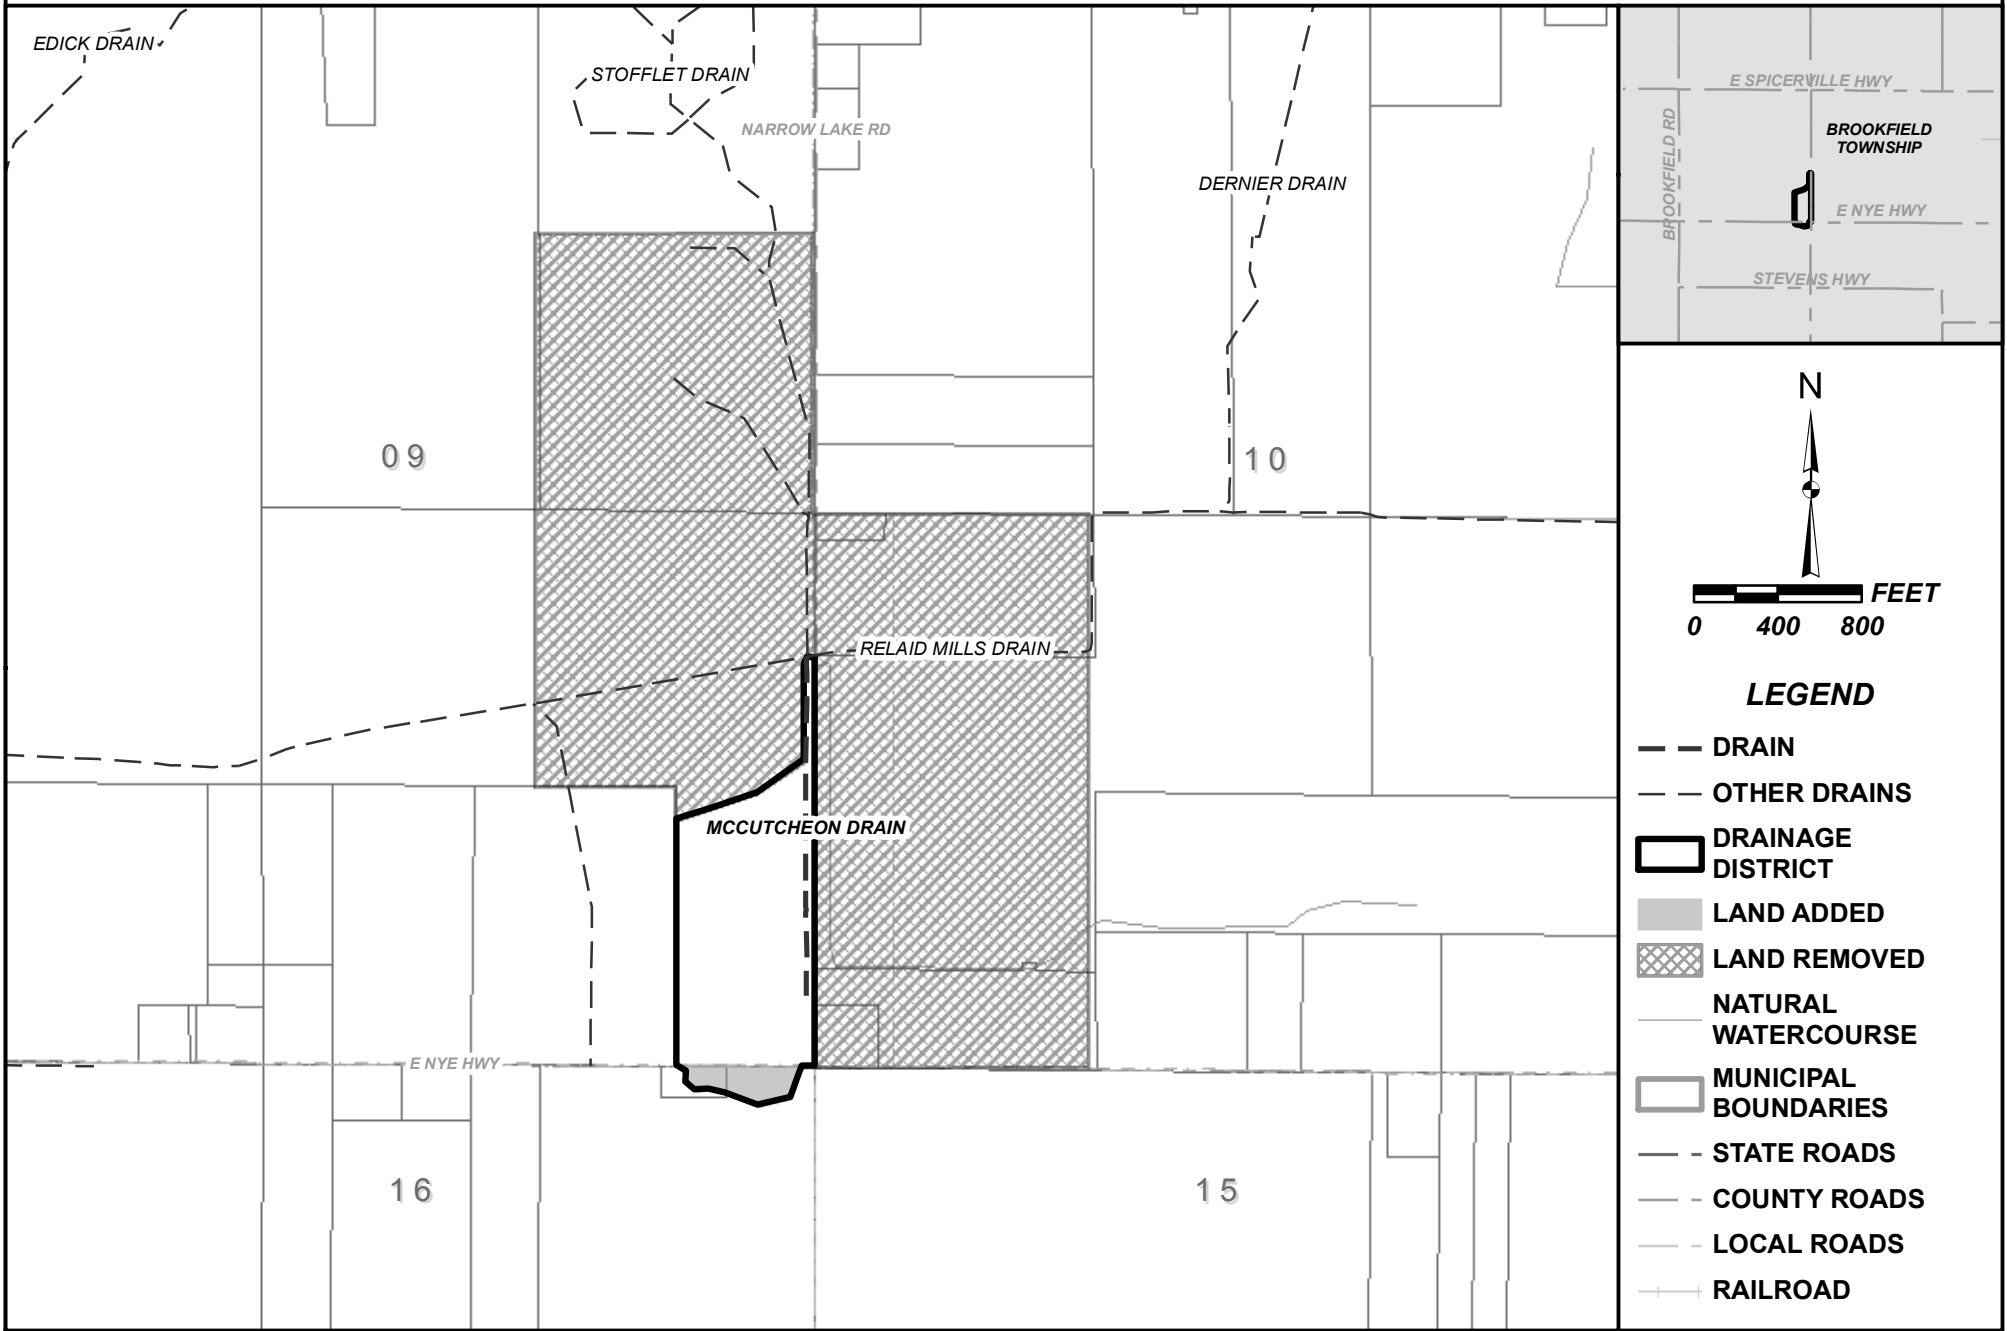

# MCCUTCHEON DRAIN DRAINAGE DISTRICT

## EATON COUNTY DRAIN COMMISSIONER RICHARD WAGNER

N

### LEGEND

- DRAIN
- - - OTHER DRAINS
- DRAINAGE DISTRICT
- LAND ADDED
- LAND REMOVED
- NATURAL WATERCOURSE
- MUNICIPAL BOUNDARIES
- - STATE ROADS
- - COUNTY ROADS
- - LOCAL ROADS
- + + RAILROAD