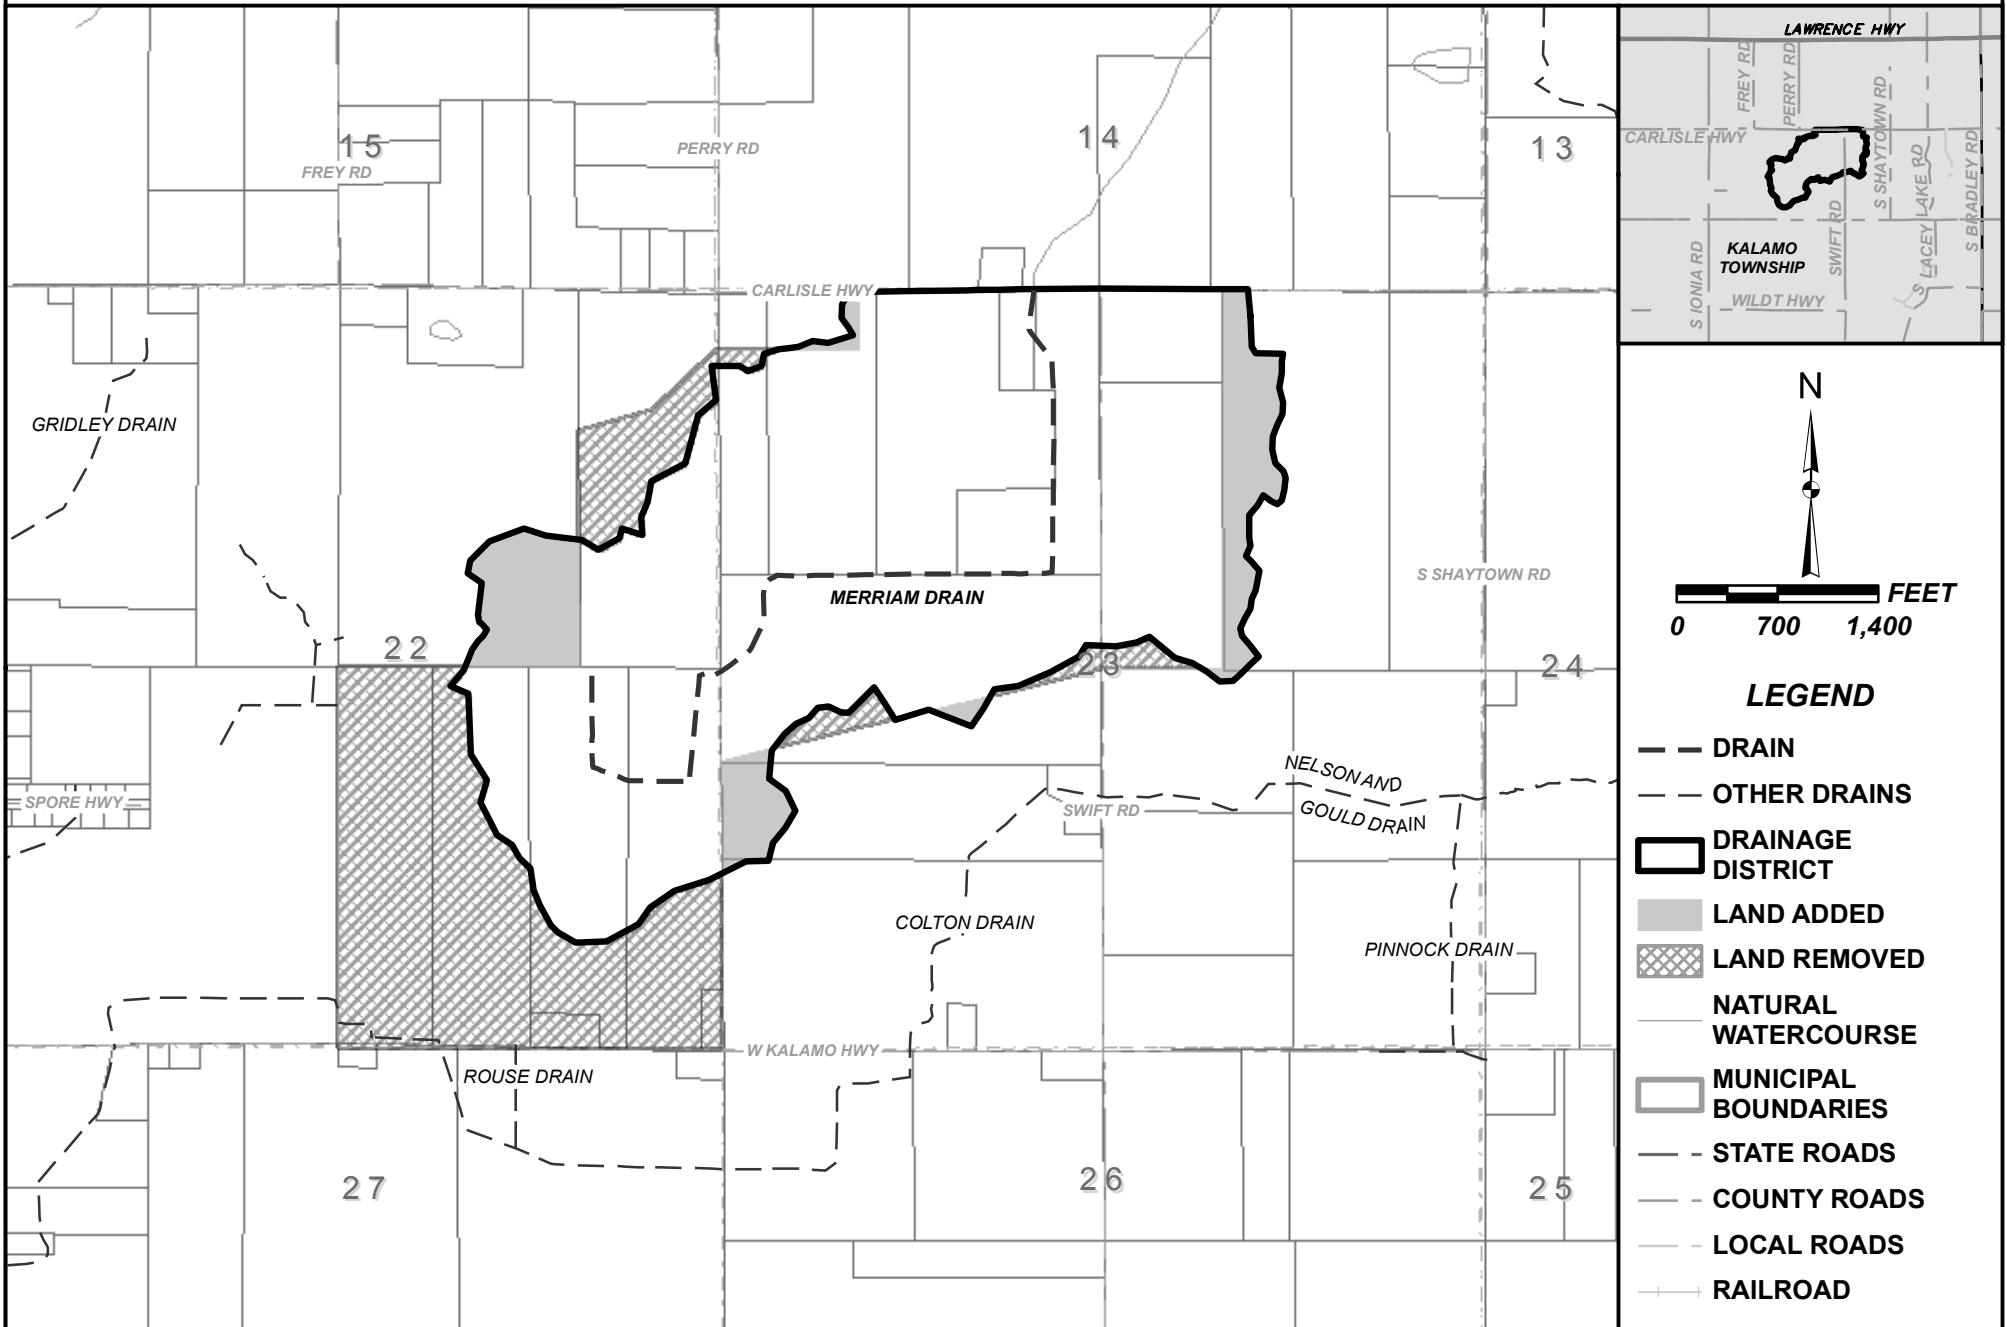

# MERRIAM DRAIN DRAINAGE DISTRICT

## EATON COUNTY DRAIN COMMISSIONER

### RICHARD WAGNER

N

### LEGEND

- DRAIN
- - - OTHER DRAINS
- DRAINAGE DISTRICT
- LAND ADDED
- LAND REMOVED
- NATURAL WATERCOURSE
- MUNICIPAL BOUNDARIES
- STATE ROADS
- COUNTY ROADS
- LOCAL ROADS
- RAILROAD