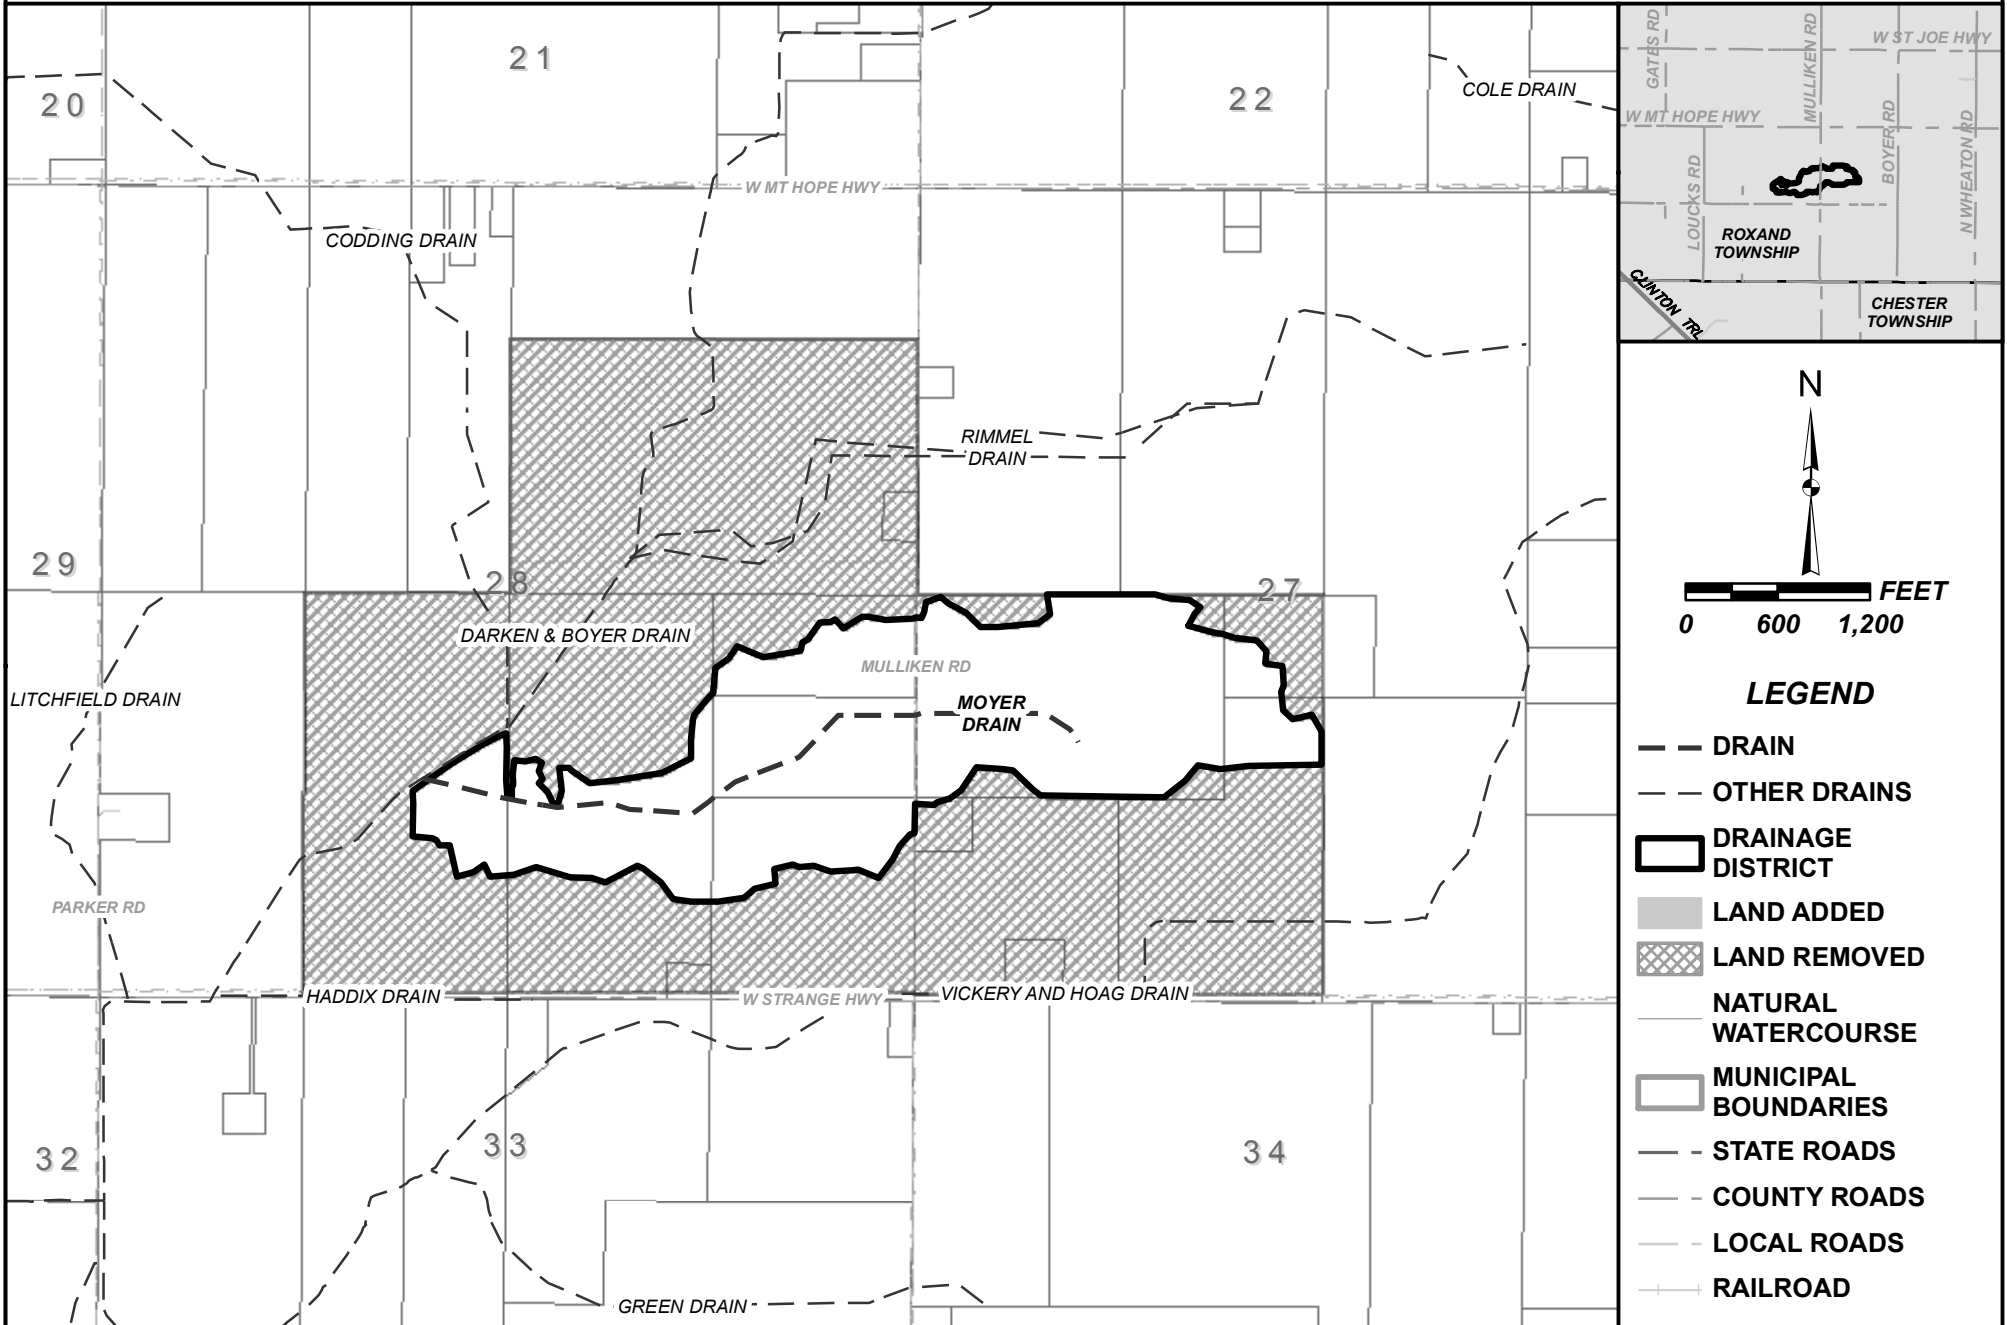

# MOYER DRAIN DRAINAGE DISTRICT

EATON COUNTY DRAIN COMMISSIONER  
RICHARD WAGNER

N

### LEGEND

- DRAIN
- - - OTHER DRAINS
- DRAINAGE DISTRICT
- LAND ADDED
- LAND REMOVED
- NATURAL WATERCOURSE
- MUNICIPAL BOUNDARIES
- - - STATE ROADS
- - - COUNTY ROADS
- - - LOCAL ROADS
- + + + RAILROAD