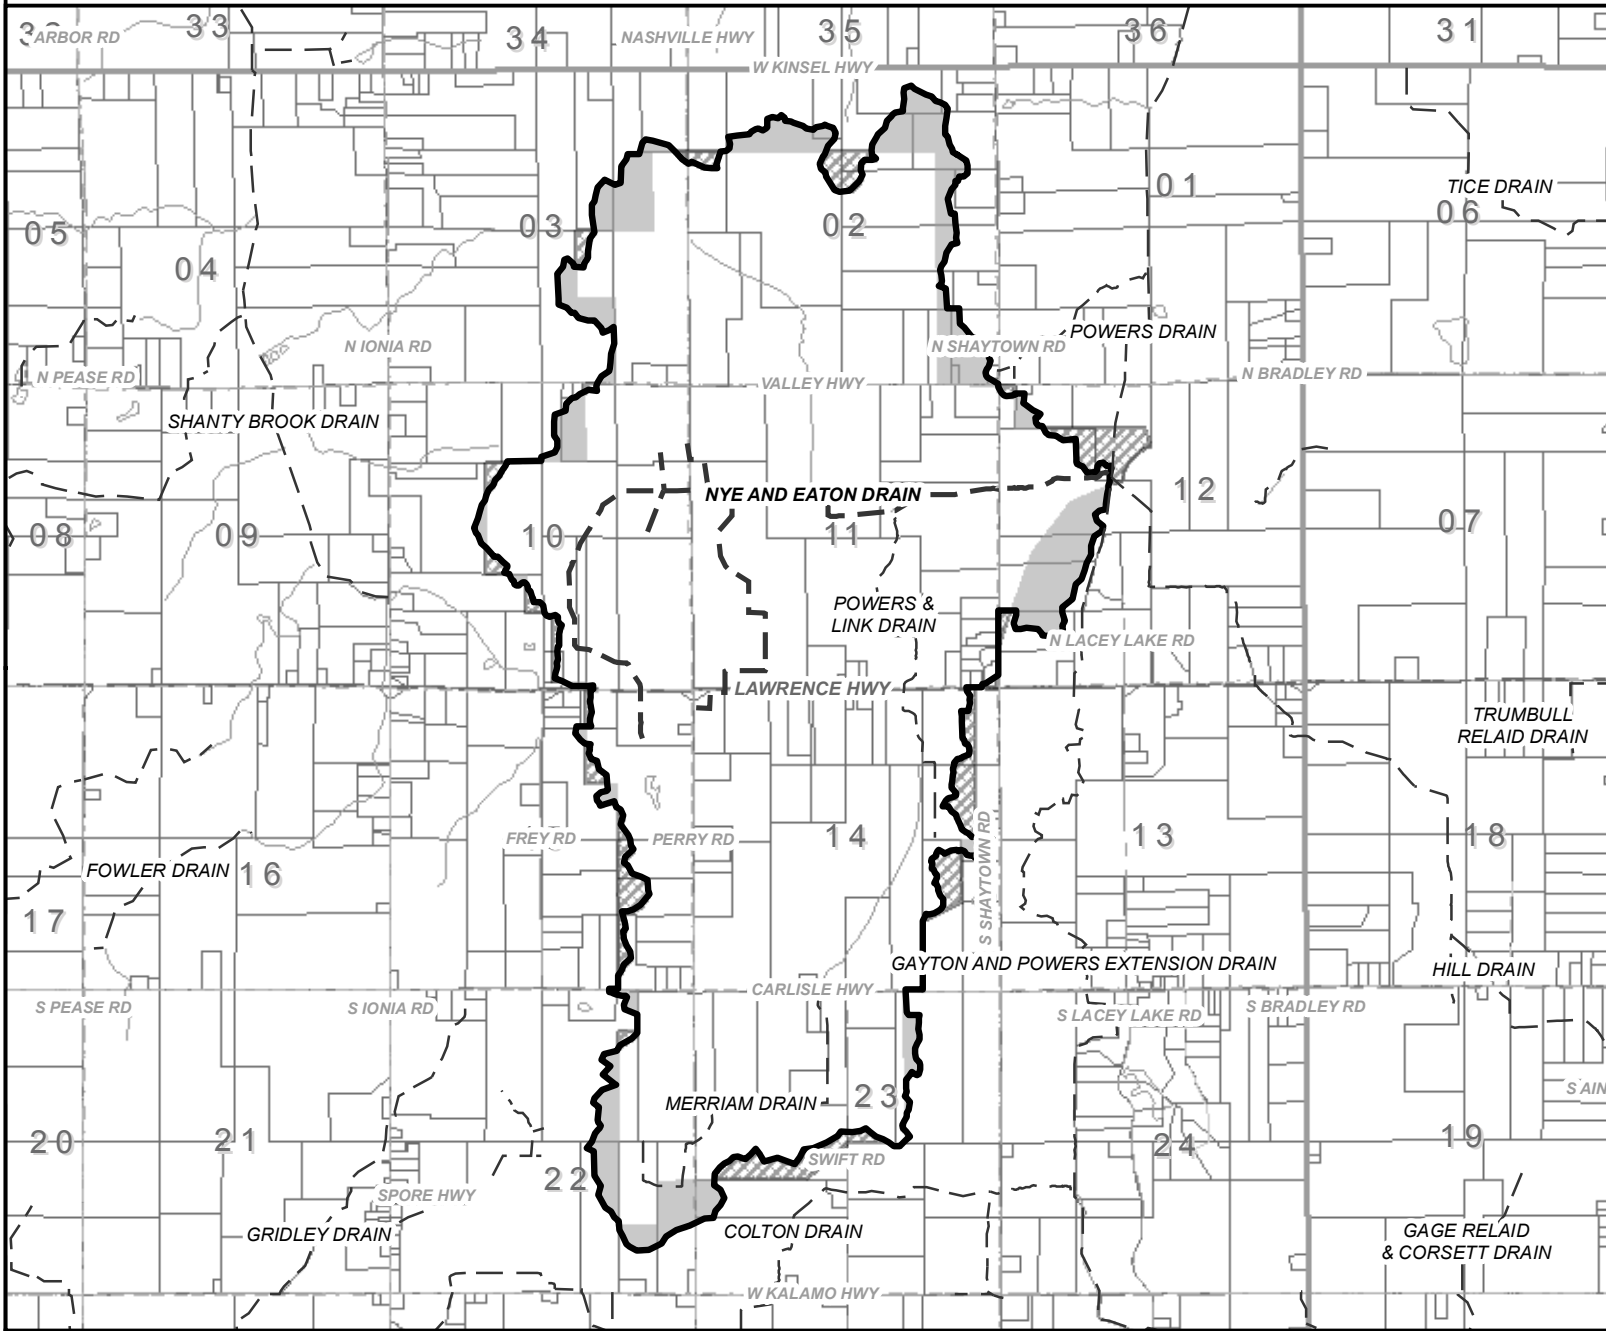

NYE AND EATON DRAIN DRAINAGE DISTRICT

EATON COUNTY DRAIN COMMISSIONER RICHARD WAGNER

LEGEND

- DRAIN
- OTHER DRAINS
- DRAINAGE DISTRICT
- LAND ADDED
- LAND REMOVED
- NATURAL WATERCOURSE
- MUNICIPAL BOUNDARIES
- STATE ROADS
- COUNTY ROADS
- LOCAL ROADS
- RAILROAD