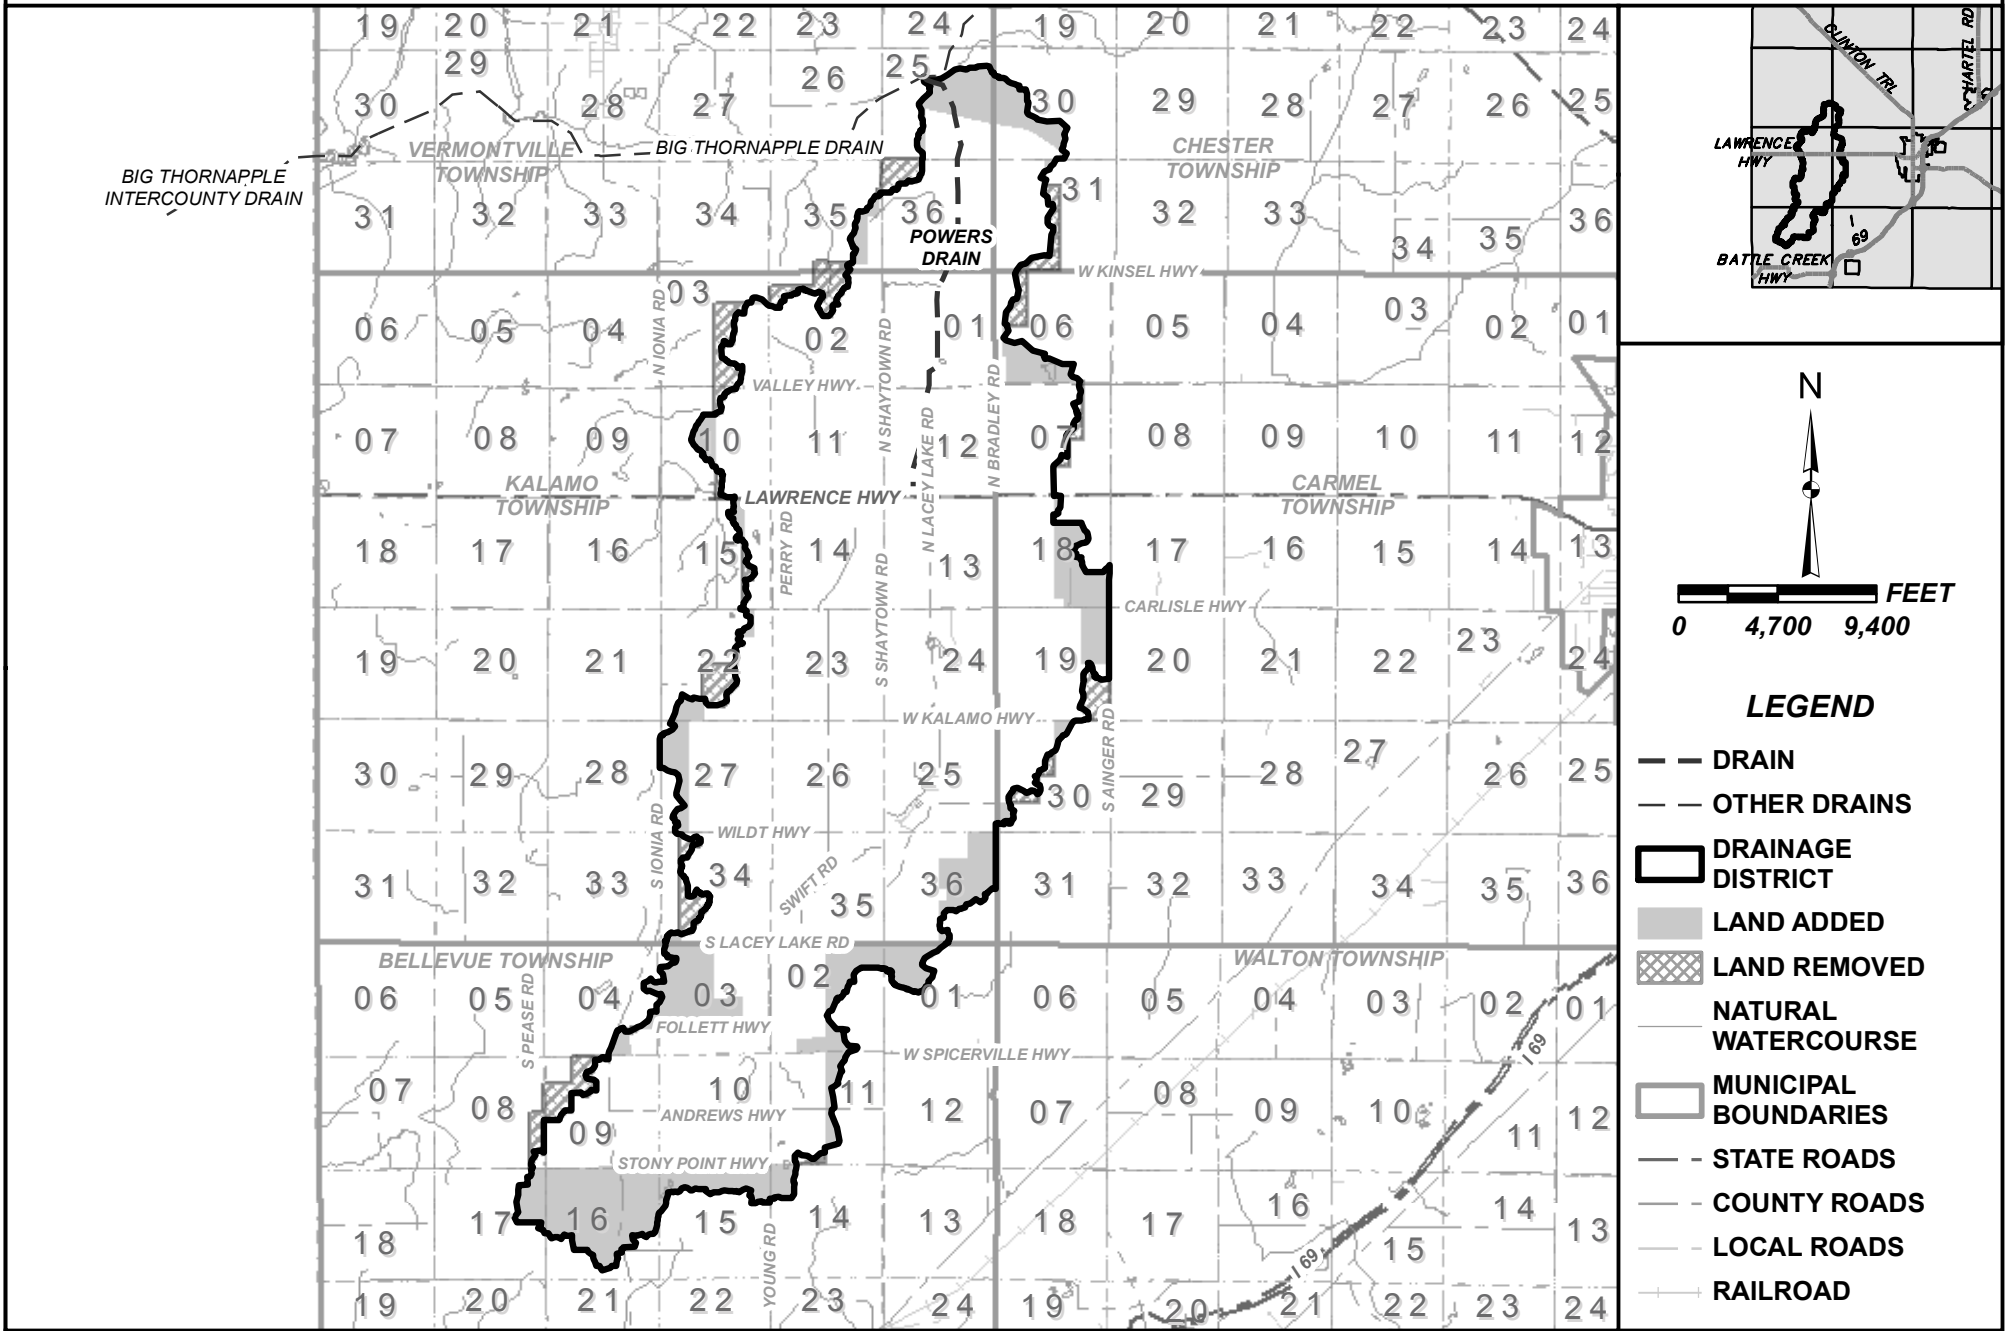

# POWERS DRAIN DRAINAGE DISTRICT

## EATON COUNTY DRAIN COMMISSIONER RICHARD WAGNER

BIG THORNAPPLE INTERCOUNTY DRAIN

### LEGEND

- DRAIN
- OTHER DRAINS
- DRAINAGE DISTRICT
- LAND ADDED
- LAND REMOVED
- NATURAL WATERCOURSE
- MUNICIPAL BOUNDARIES
- STATE ROADS
- COUNTY ROADS
- LOCAL ROADS
- RAILROAD