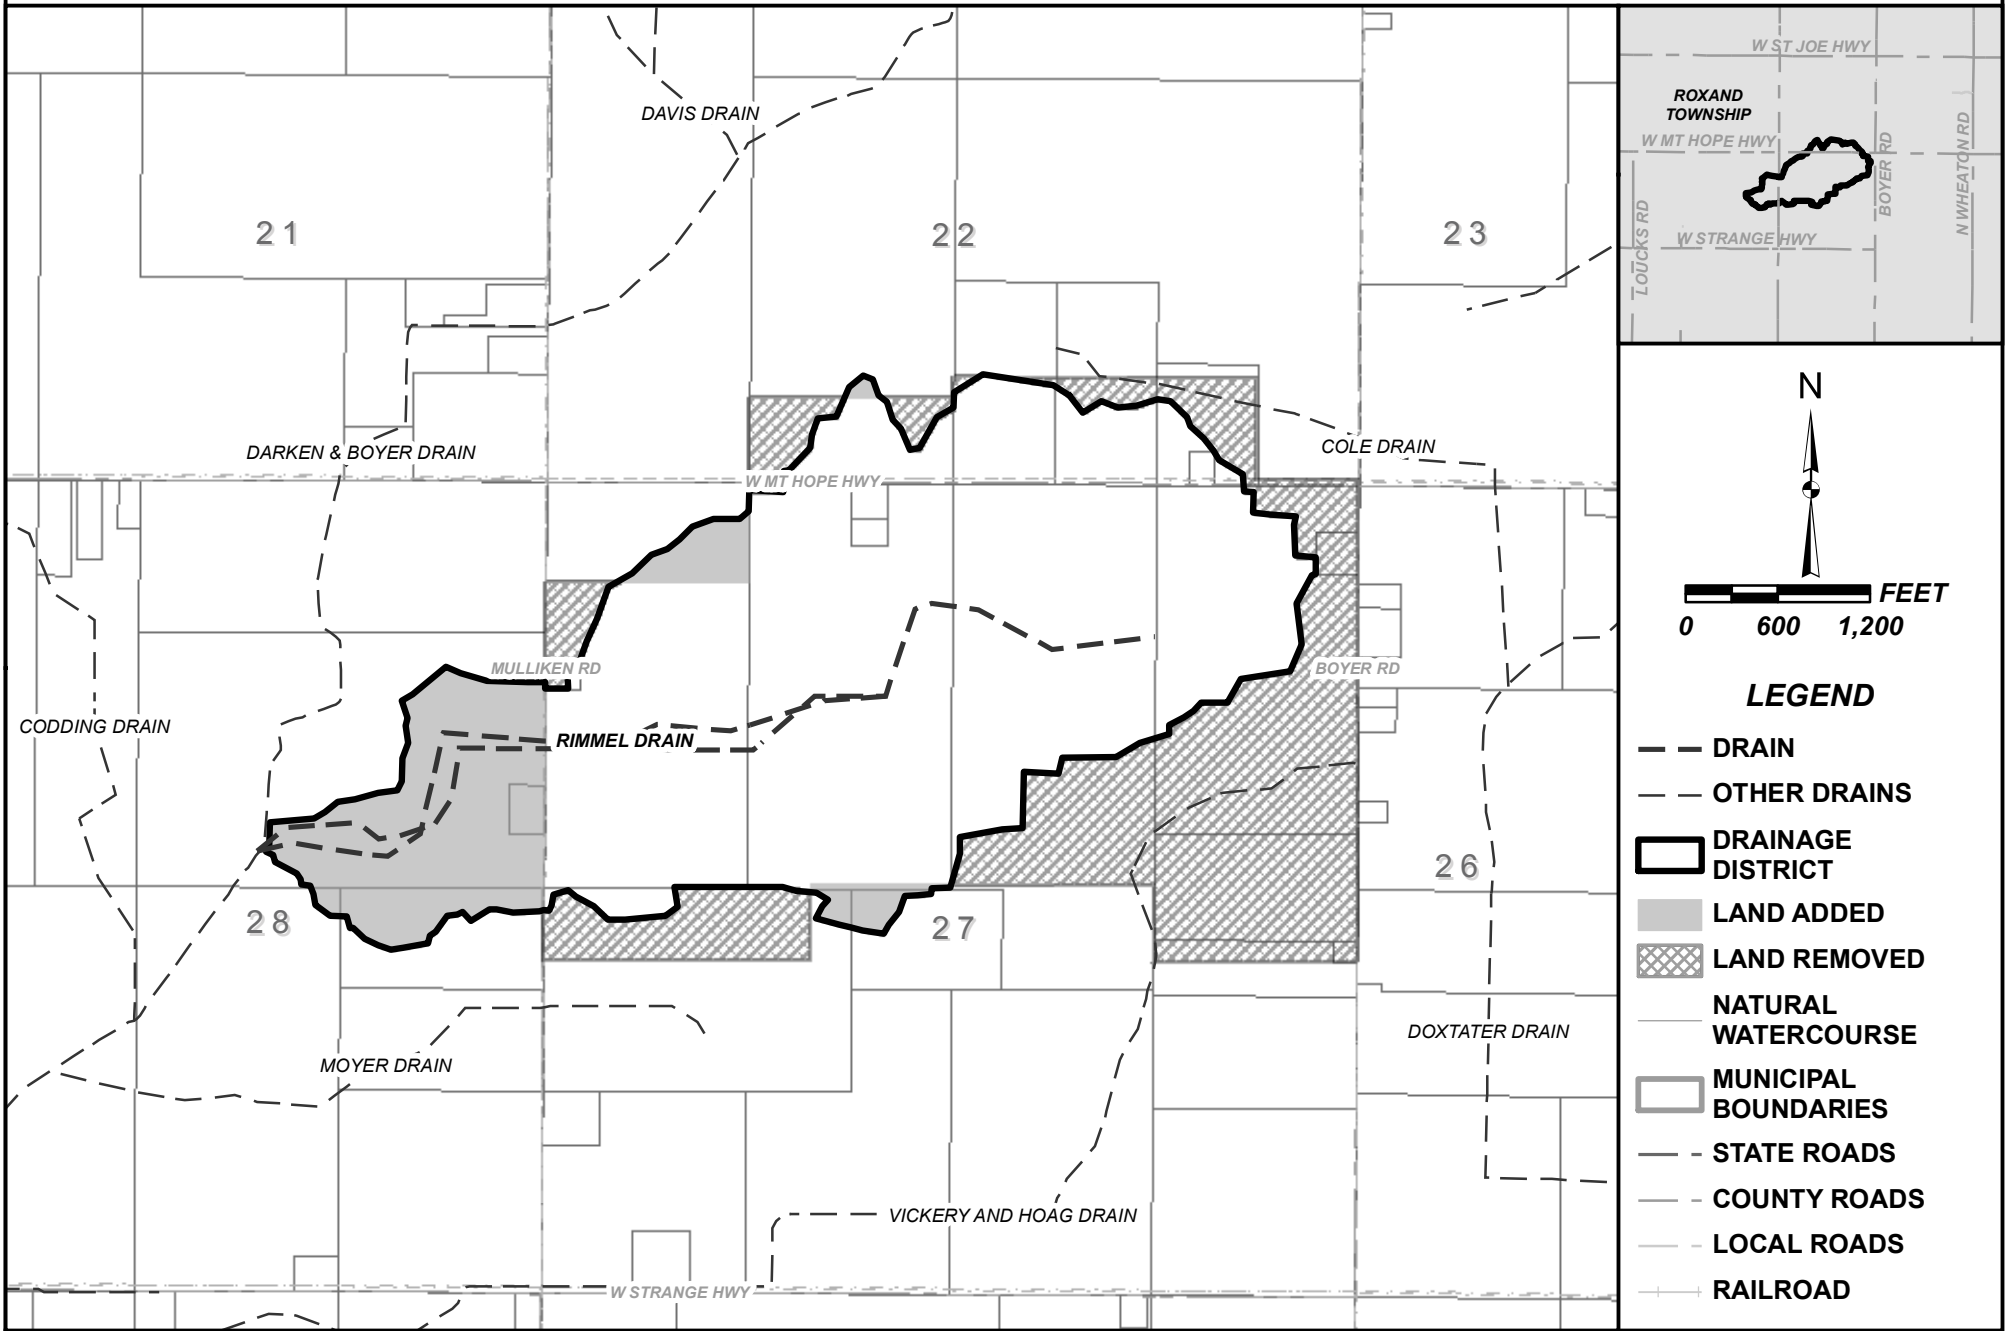

# RIMMEL DRAIN DRAINAGE DISTRICT

EATON COUNTY DRAIN COMMISSIONER  
RICHARD WAGNER

- LEGEND**
- DRAIN
  - OTHER DRAINS
  - ▭ DRAINAGE DISTRICT
  - LAND ADDED
  - ▨ LAND REMOVED
  - NATURAL WATERCOURSE
  - ▭ MUNICIPAL BOUNDARIES
  - STATE ROADS
  - COUNTY ROADS
  - LOCAL ROADS
  - RAILROAD