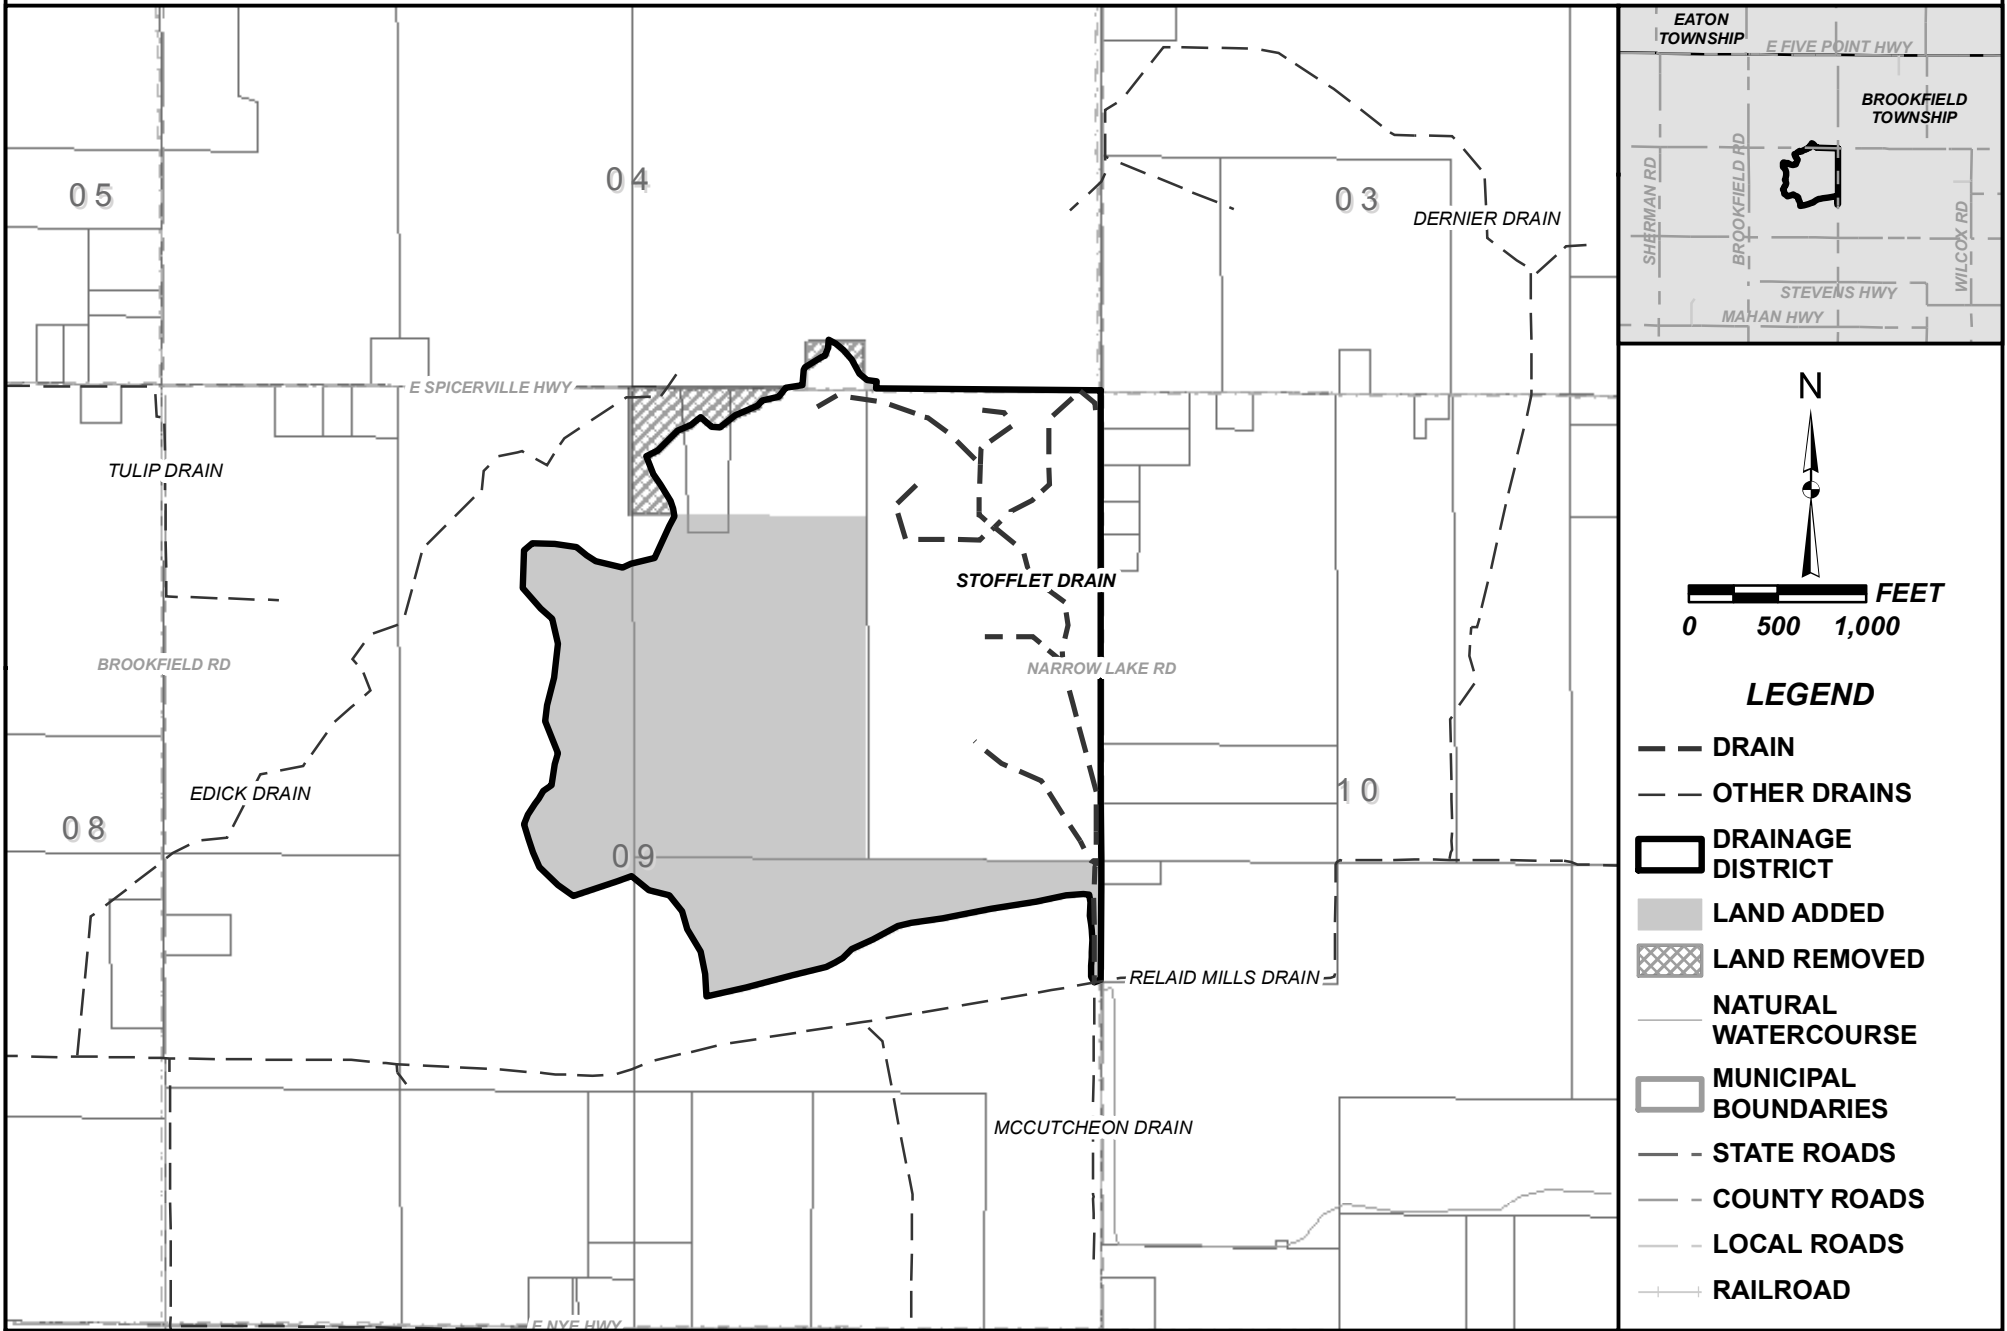

STOFFLET DRAIN DRAINAGE DISTRICT

EATON COUNTY DRAIN COMMISSIONER
RICHARD WAGNER

LEGEND

- DRAIN
- OTHER DRAINS
- DRAINAGE DISTRICT
- LAND ADDED
- LAND REMOVED
- NATURAL WATERCOURSE
- MUNICIPAL BOUNDARIES
- STATE ROADS
- COUNTY ROADS
- LOCAL ROADS
- RAILROAD