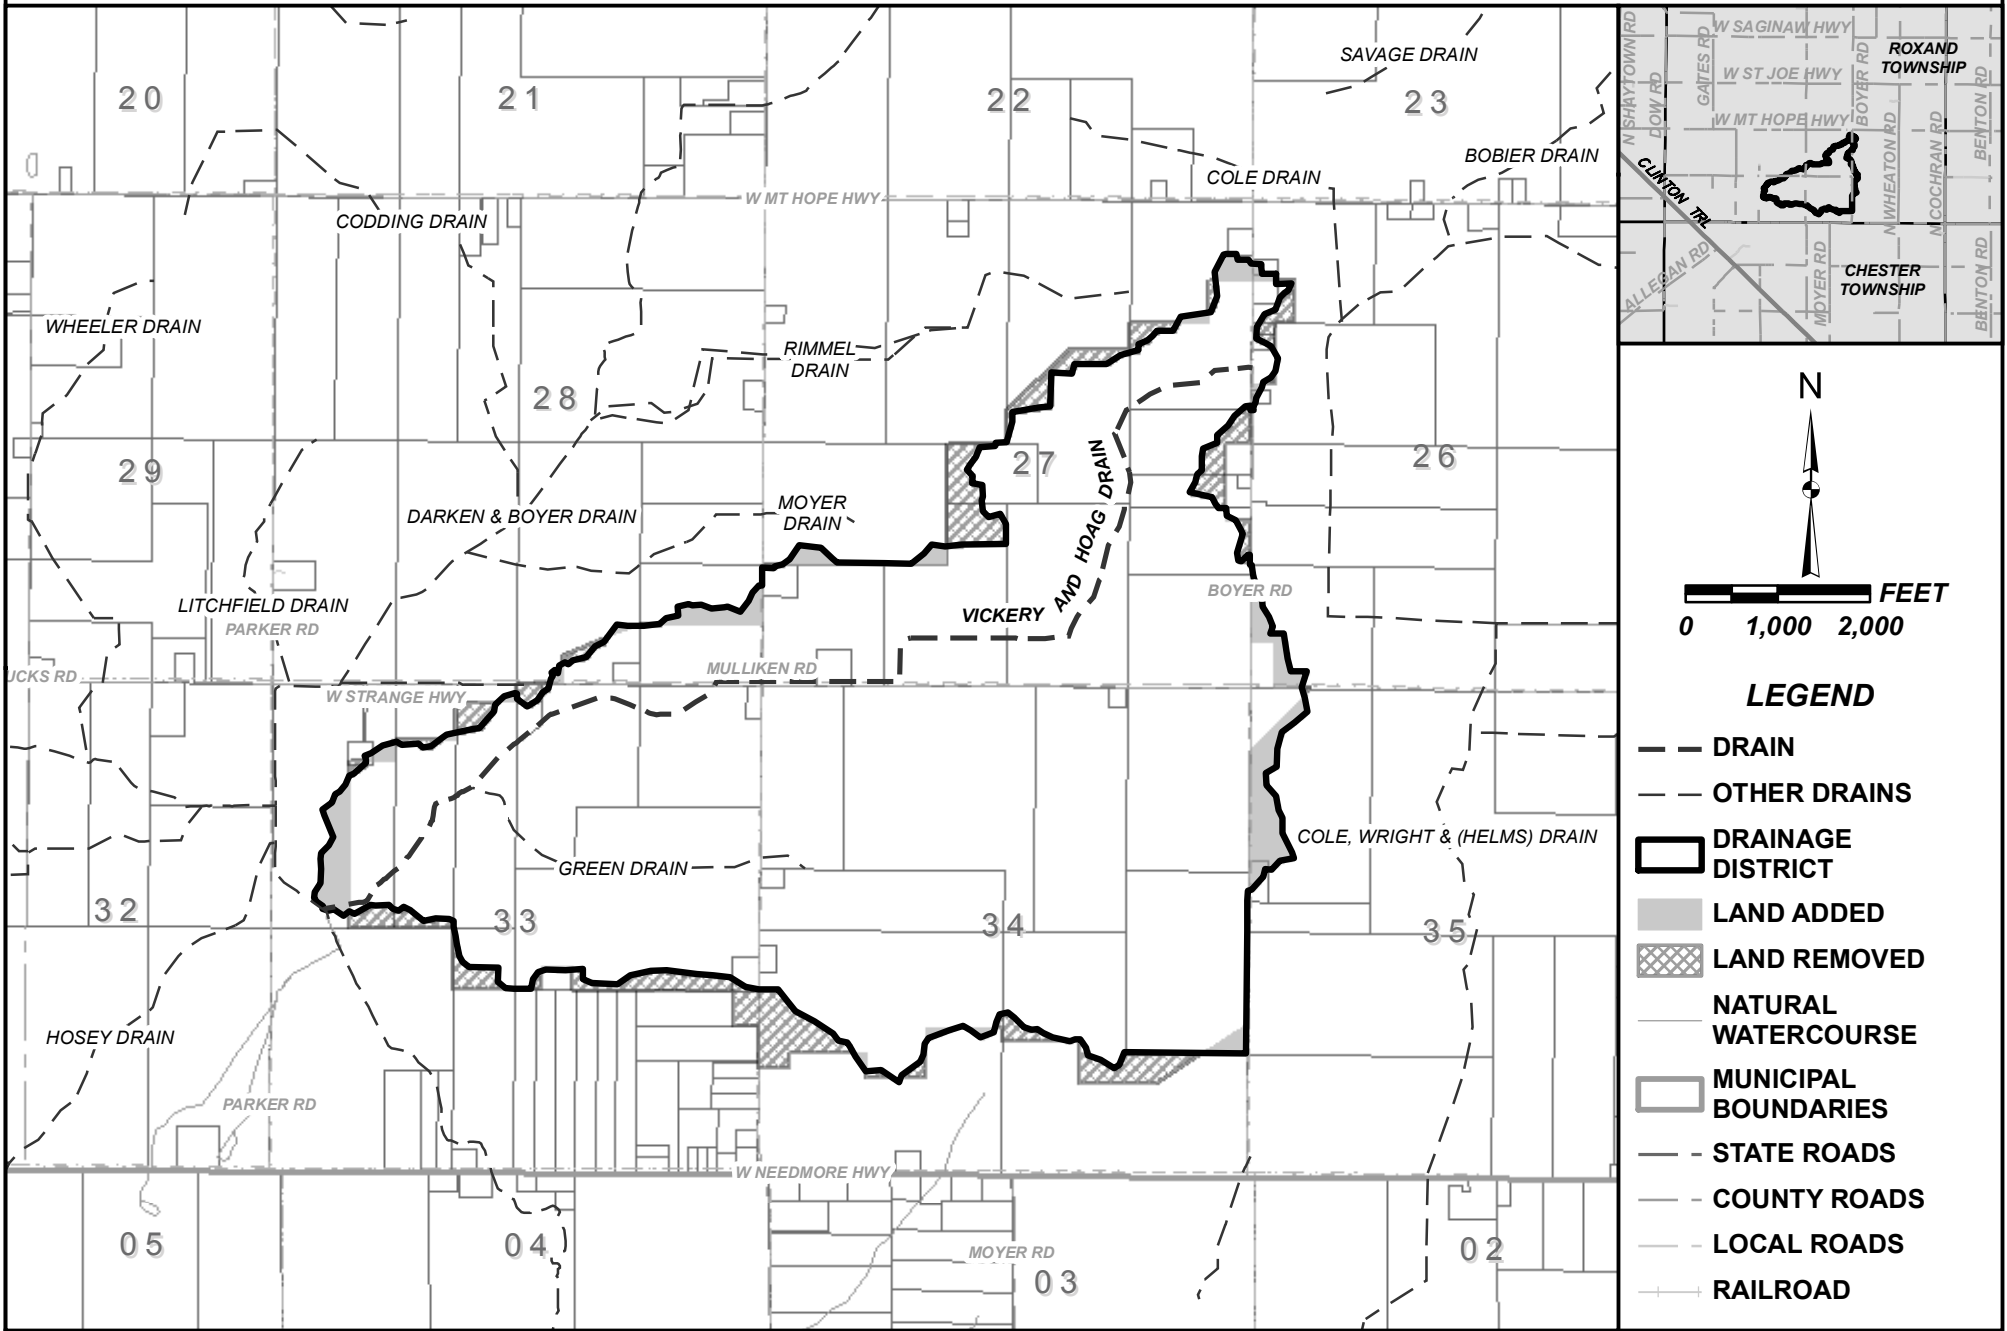

# VICKERY AND HOAG DRAIN DRAINAGE DISTRICT

## EATON COUNTY DRAIN COMMISSIONER

### RICHARD WAGNER

#### LEGEND

- DRAIN
- OTHER DRAINS
- DRAINAGE DISTRICT
- LAND ADDED
- LAND REMOVED
- NATURAL WATERCOURSE
- MUNICIPAL BOUNDARIES
- STATE ROADS
- COUNTY ROADS
- LOCAL ROADS
- RAILROAD