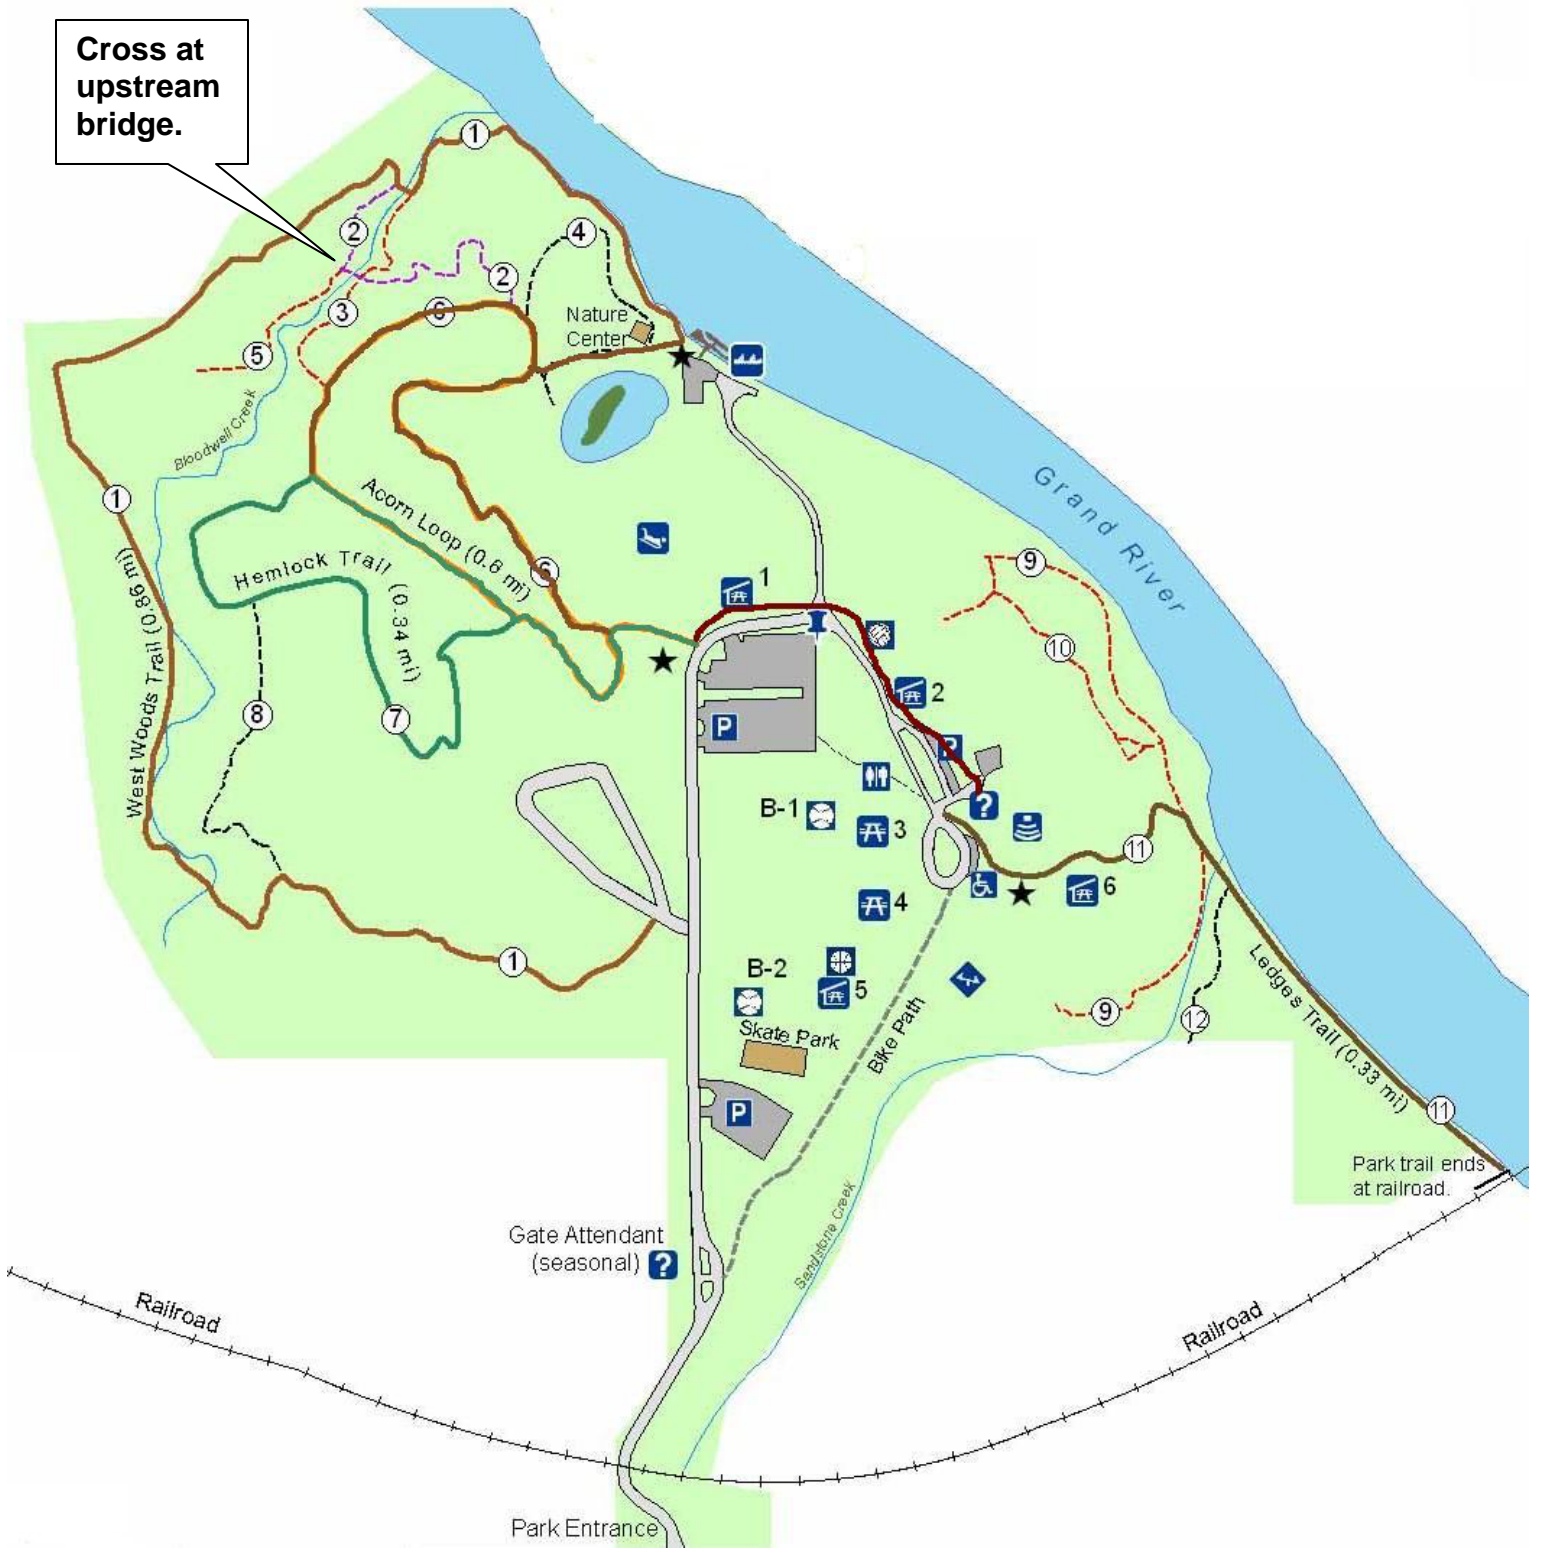

Cross at
upstream
bridge.

FITZGERALD PARK SKI MAP

- **Approximately 1 hour loop for beginners. (green)**
- **Additional ski trails. (brown)**
- **Follow groomed trail from office to trail head (red).
Take skis off to cross road.**