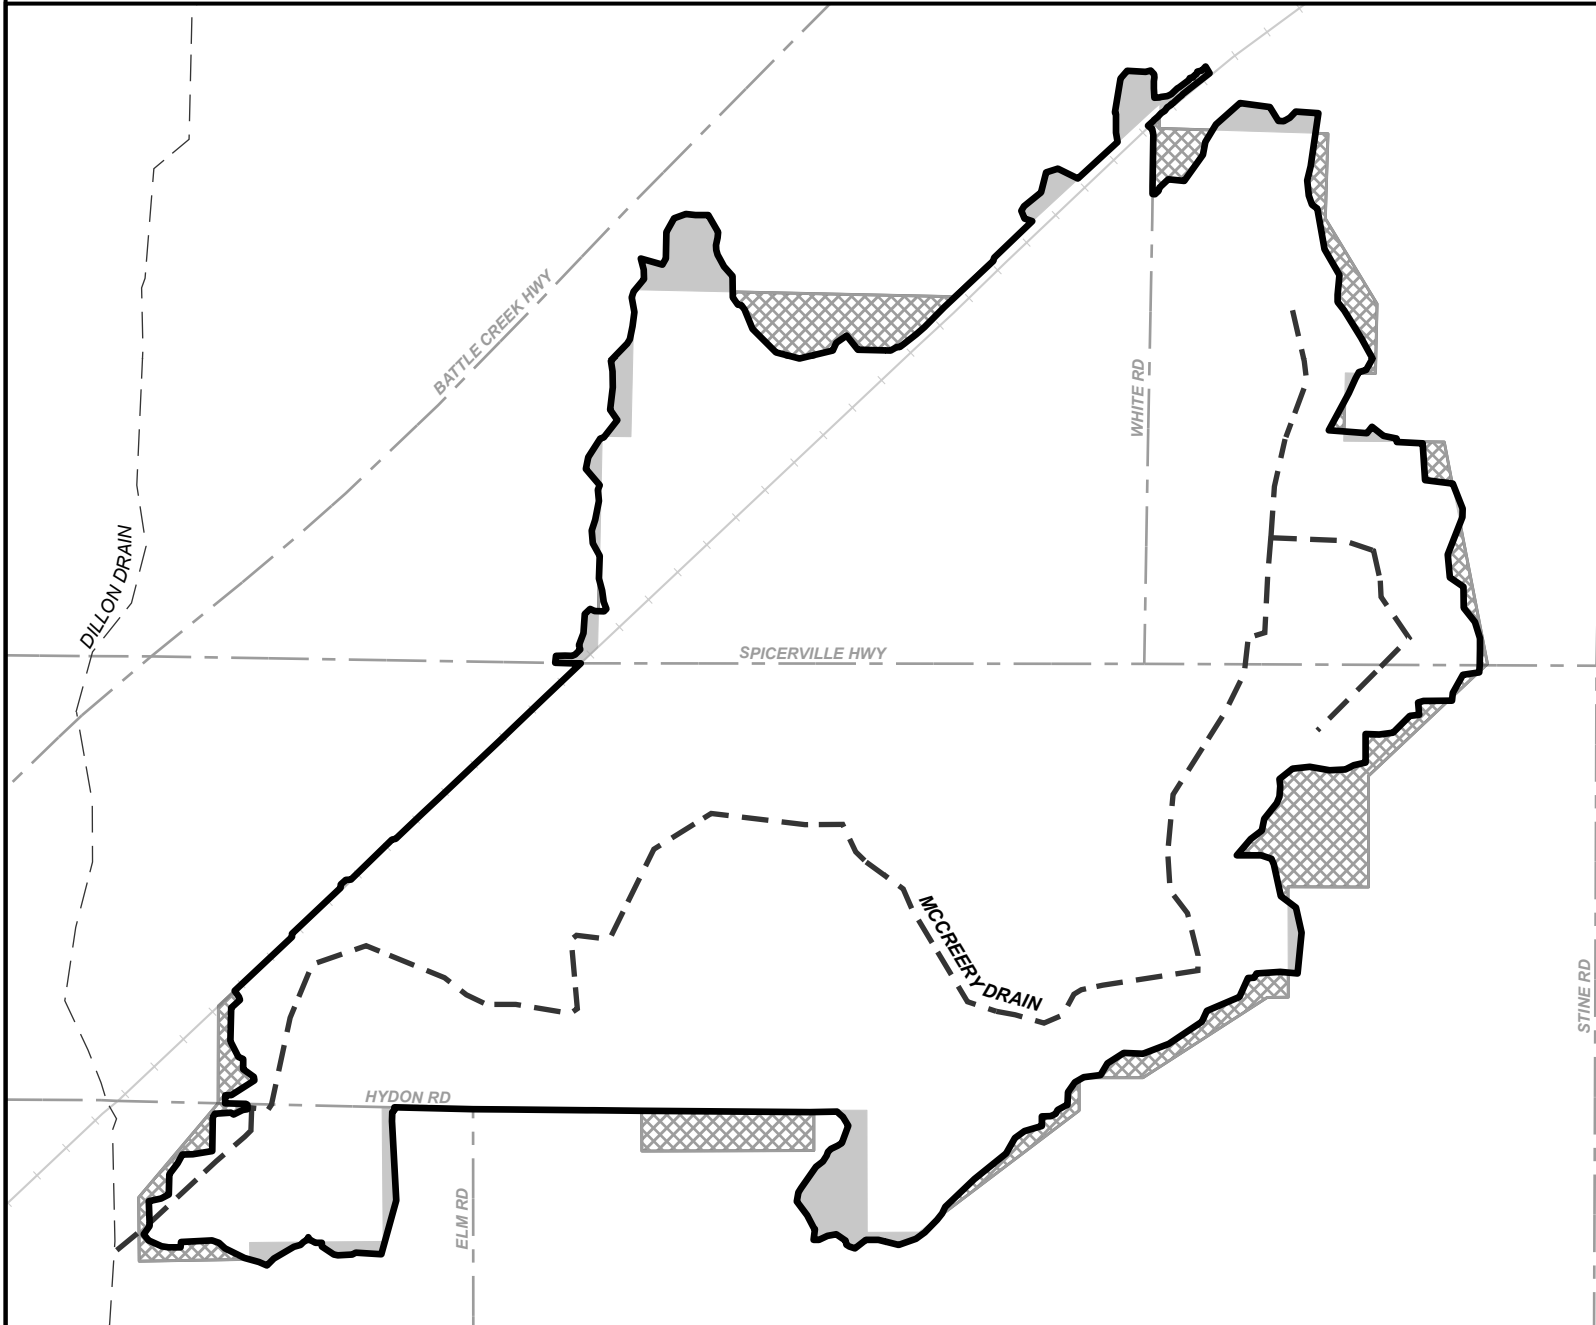

MCCREERY DRAIN DRAINAGE DISTRICT

EATON COUNTY DRAIN COMMISSIONER - RICHARD WAGNER

LEGEND

	DRAINAGE DISTRICT BOUNDARY
	DRAIN
	OUTLET WATERCOURSE
	LAND ADDED
	LAND REMOVED
	MUNICIPAL BOUNDARIES
	COUNTY ROADS
	RAILROAD